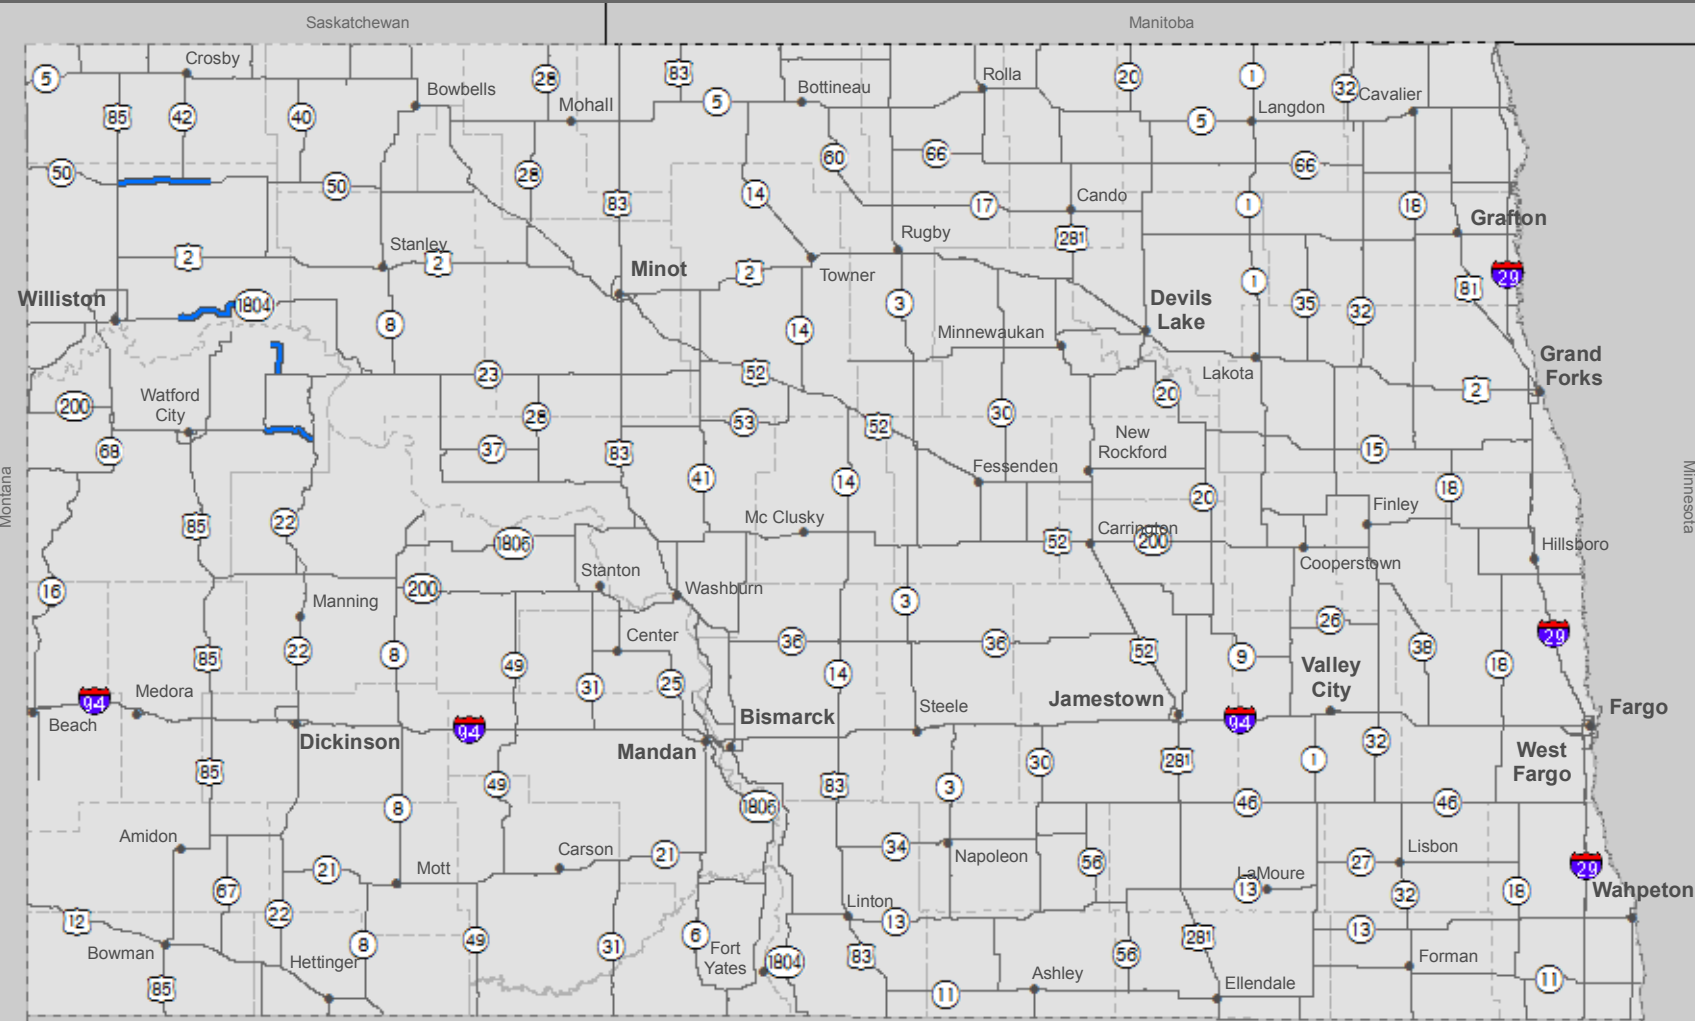

Current North Dakota Load Restrictions

Order 2019-19 Effective 9/11/2019 7:00:00 AM CT

Date Published: 09/10/2019 03:03 PM

Interstate System	by Legal Weight	8 - Ton	7 - Ton	6 - Ton	5 - Ton
Single Axle	20,000 lbs	16,000 lbs	14,000 lbs	12,000 lbs	10,000 lbs
Tandem Axle	34,000 lbs	32,000 lbs	28,000 lbs	24,000 lbs	20,000 lbs
3 Axle Group or more per Axle	17,000 lbs	14,000 lbs	12,000 lbs	10,000 lbs	10,000 lbs
Max. Axle Group	48,000 lbs	42,000 lbs	36,000 lbs	30,000 lbs	30,000 lbs
Gross Weight	105,500 lbs	105,500 lbs	105,500 lbs	80,000 lbs	80,000 lbs