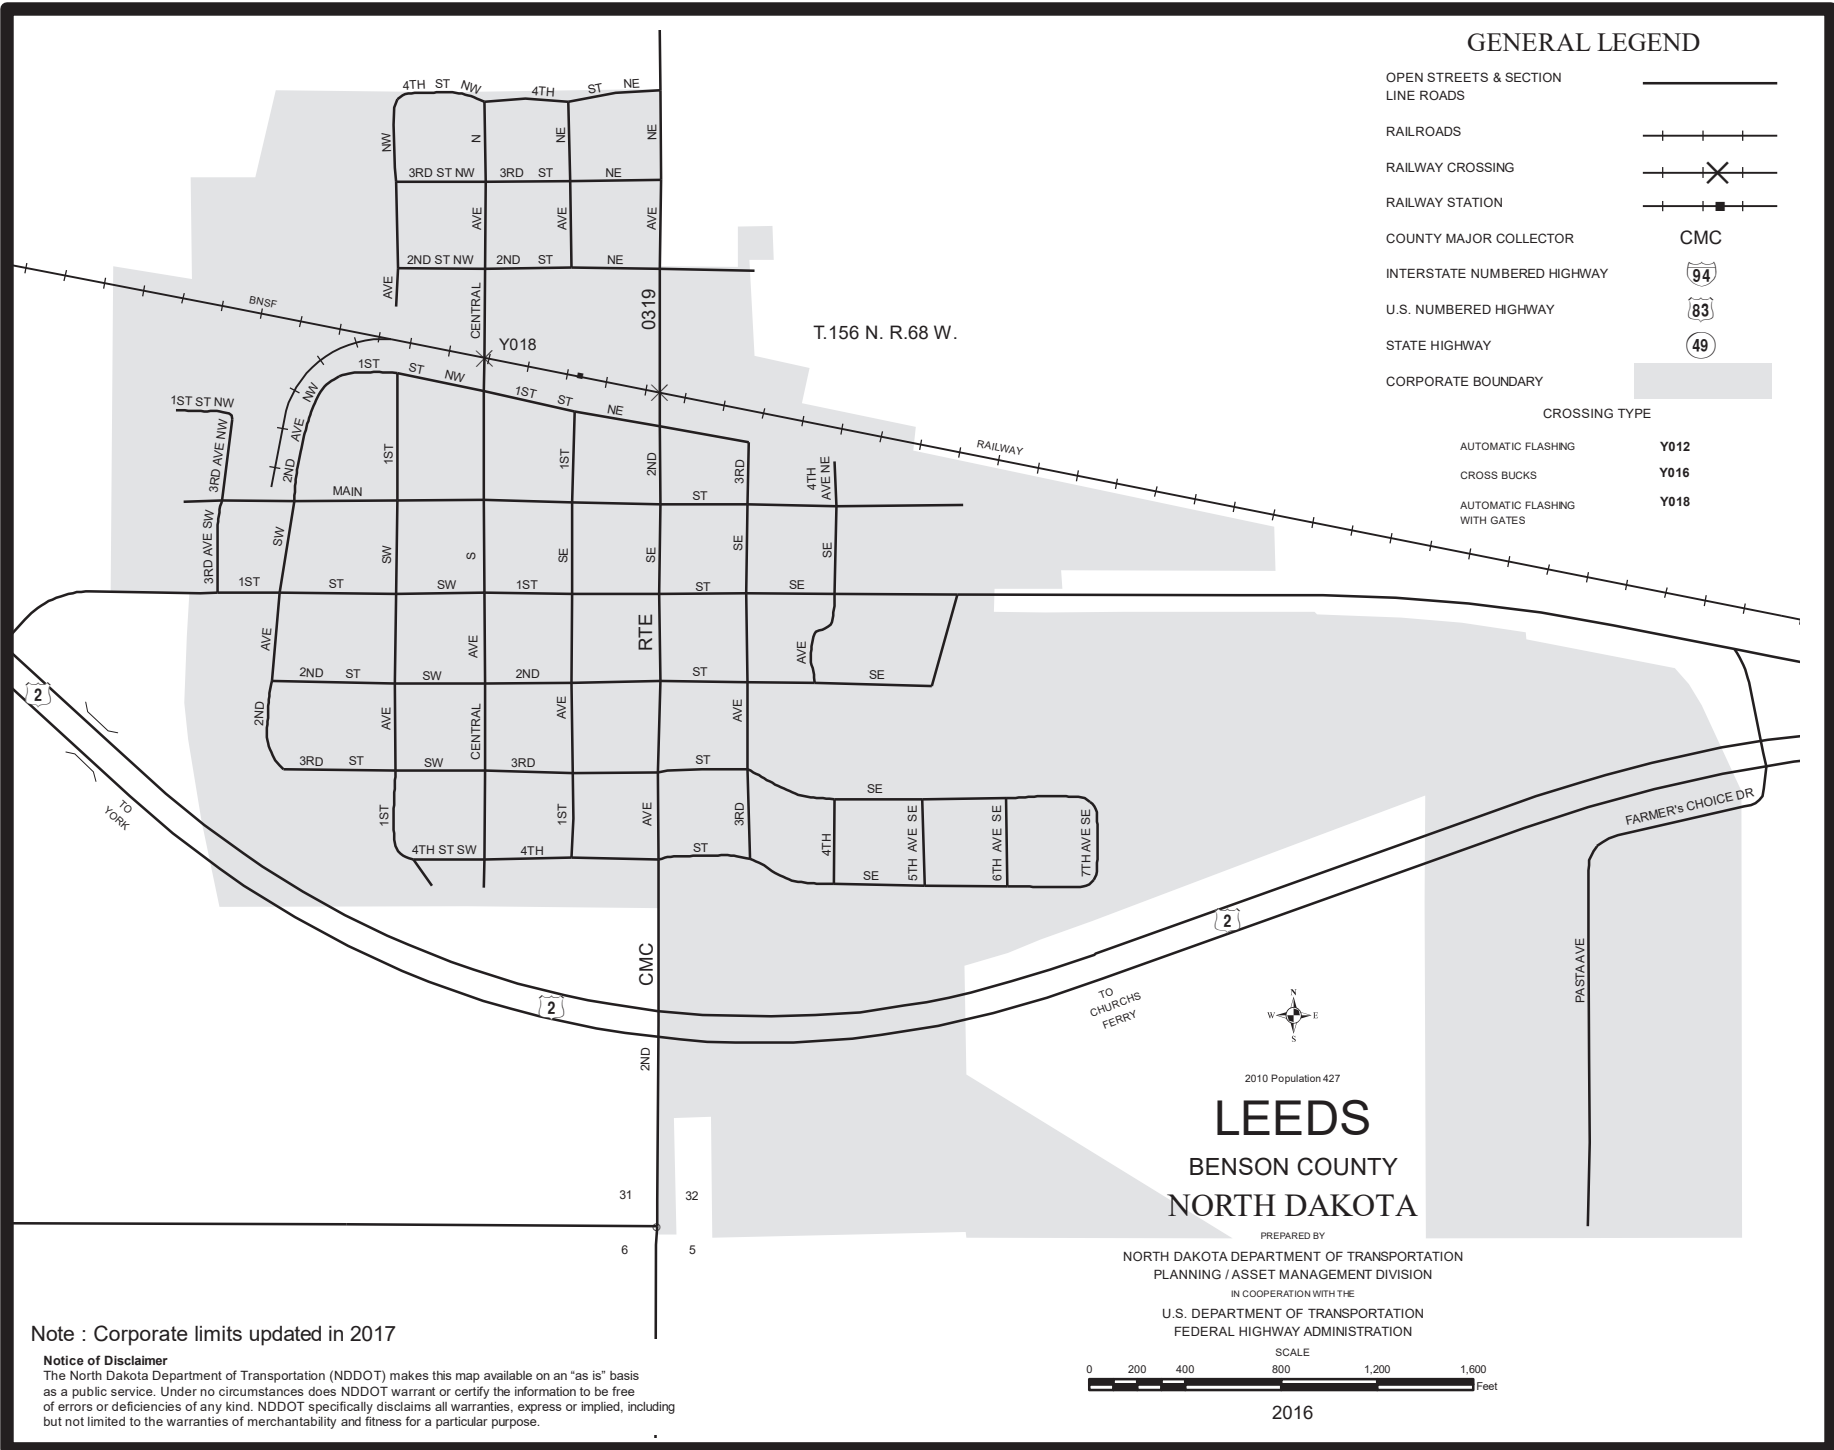

GENERAL LEGEND

OPEN STREETS & SECTION LINE ROADS	
RAILROADS	
RAILWAY CROSSING	
RAILWAY STATION	
COUNTY MAJOR COLLECTOR	CMC
INTERSTATE NUMBERED HIGHWAY	
U.S. NUMBERED HIGHWAY	
STATE HIGHWAY	
CORPORATE BOUNDARY	
CROSSING TYPE	
AUTOMATIC FLASHING	Y012
CROSS BUCKS	Y016
AUTOMATIC FLASHING WITH GATES	Y018

Note : Corporate limits updated in 2017

Notice of Disclaimer