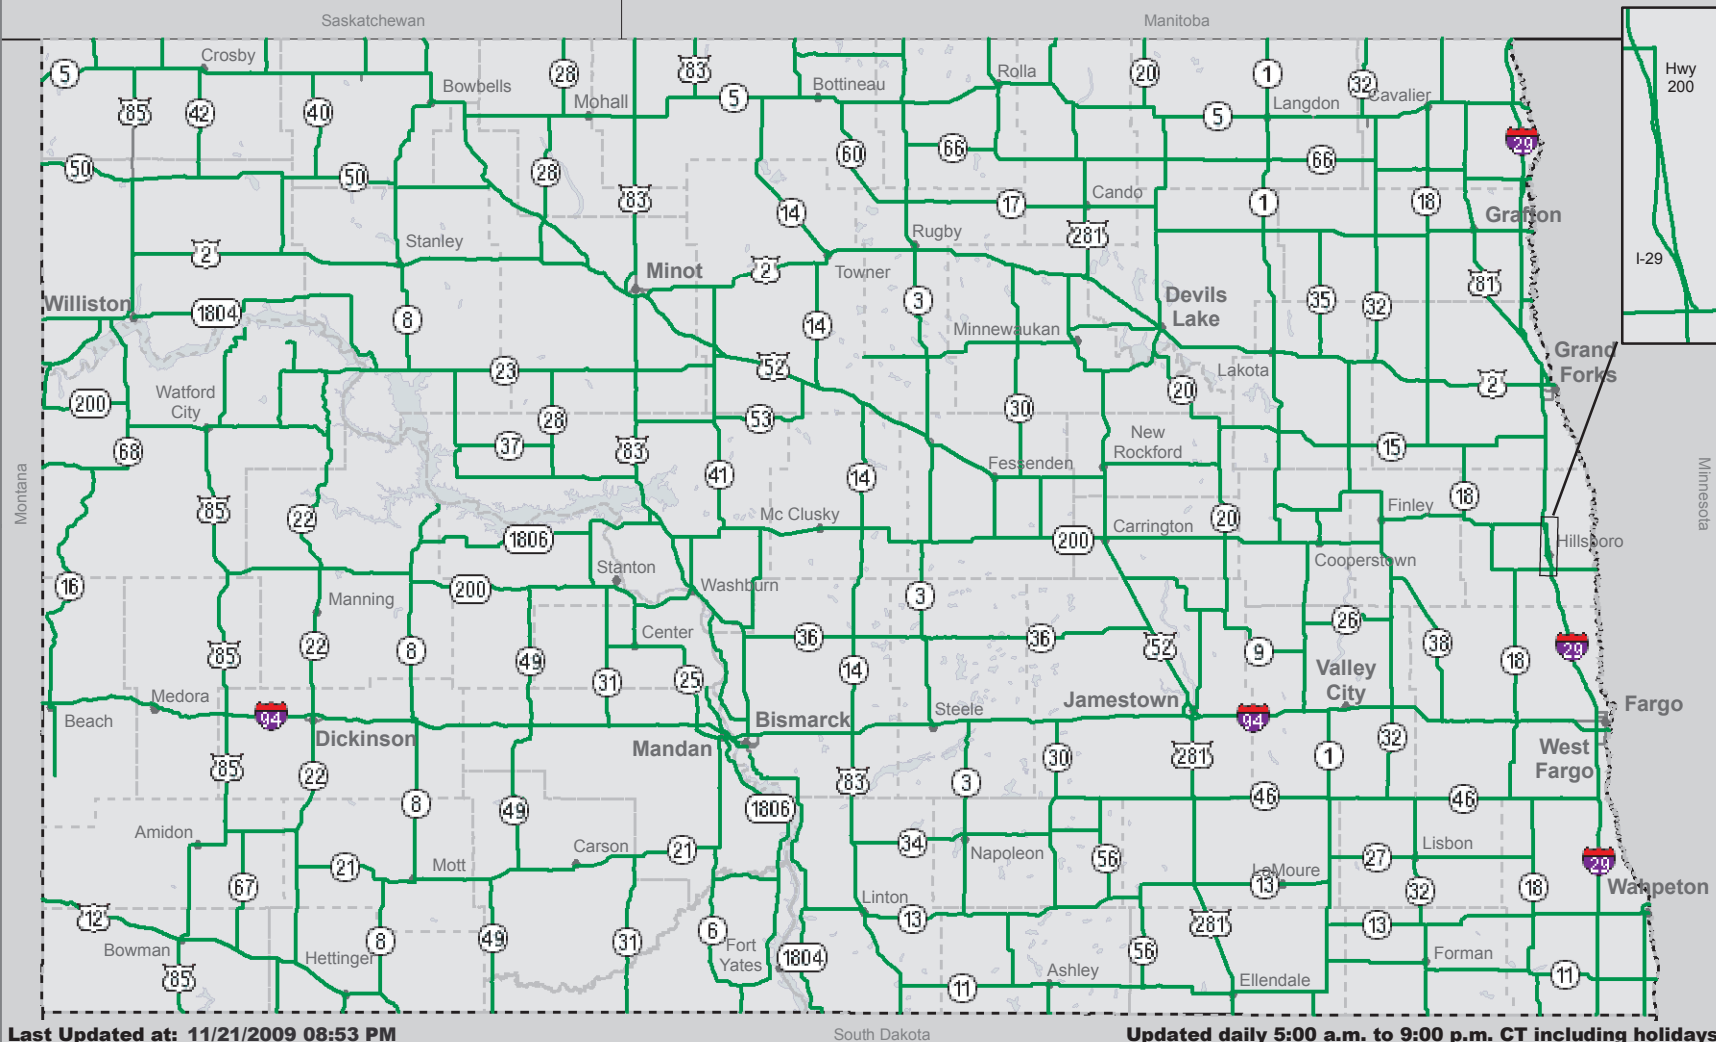

North Dakota Road Conditions

Last Updated at: 11/21/2009 08:53 PM

Updated daily 5:00 a.m. to 9:00 p.m. CT including holidays

- Road Closed/Blocked
- Continuous Ice/Compacted Snow
- Scattered Ice/Frost
- ... No Travel Advised
- Snow Covered
- ... Scattered Snow/Drifts
- ▲ Incidents
- ▲ Water on Road (Traffic Allowed)
- ... Wet/Slush
- Flooded (Road Closed)
- Seasonal/Good
- ... Alternate Route

The traveler information reports are based upon information available at the time of preparation. Actual conditions may vary. Be alert for changing conditions.