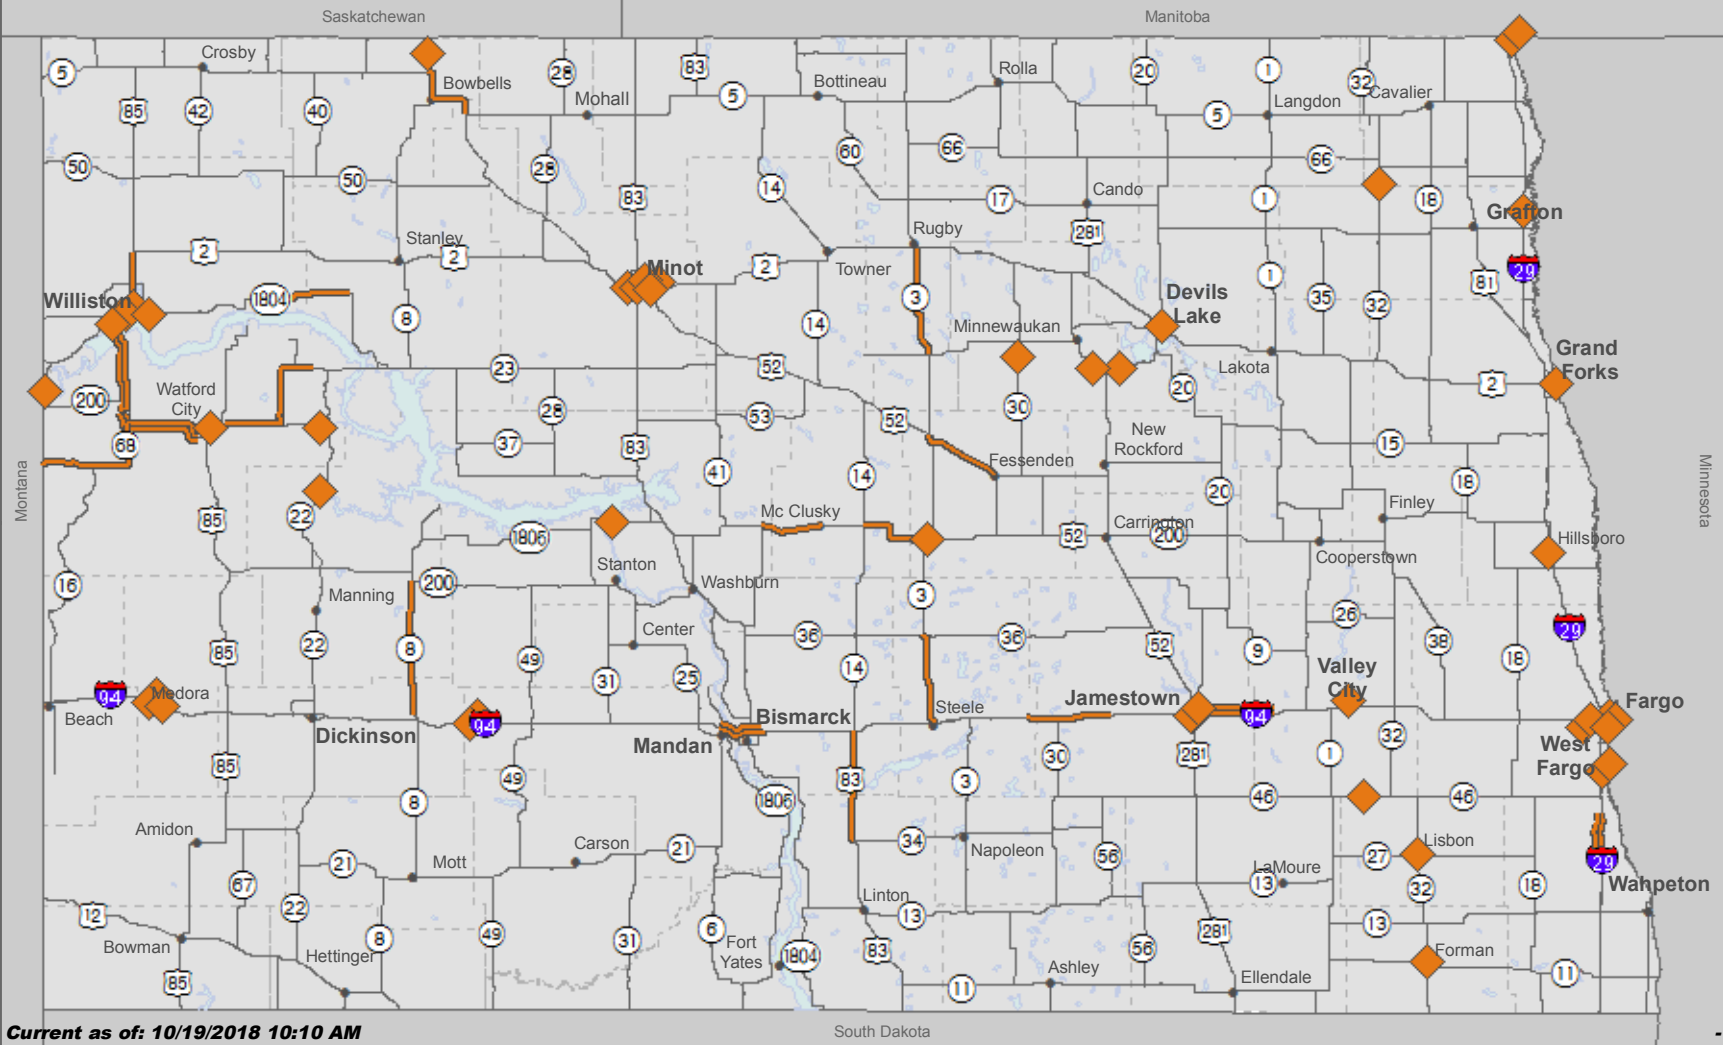

North Dakota Work Zones

Current as of: 10/19/2018 10:10 AM

South Dakota

- Work Zones greater than 8 miles
- Inactive
- Work Zones less than 8 miles
- Inactive

The traveler information reports are based upon information available at the time of preparation. Actual conditions may vary. Be alert for changing conditions.