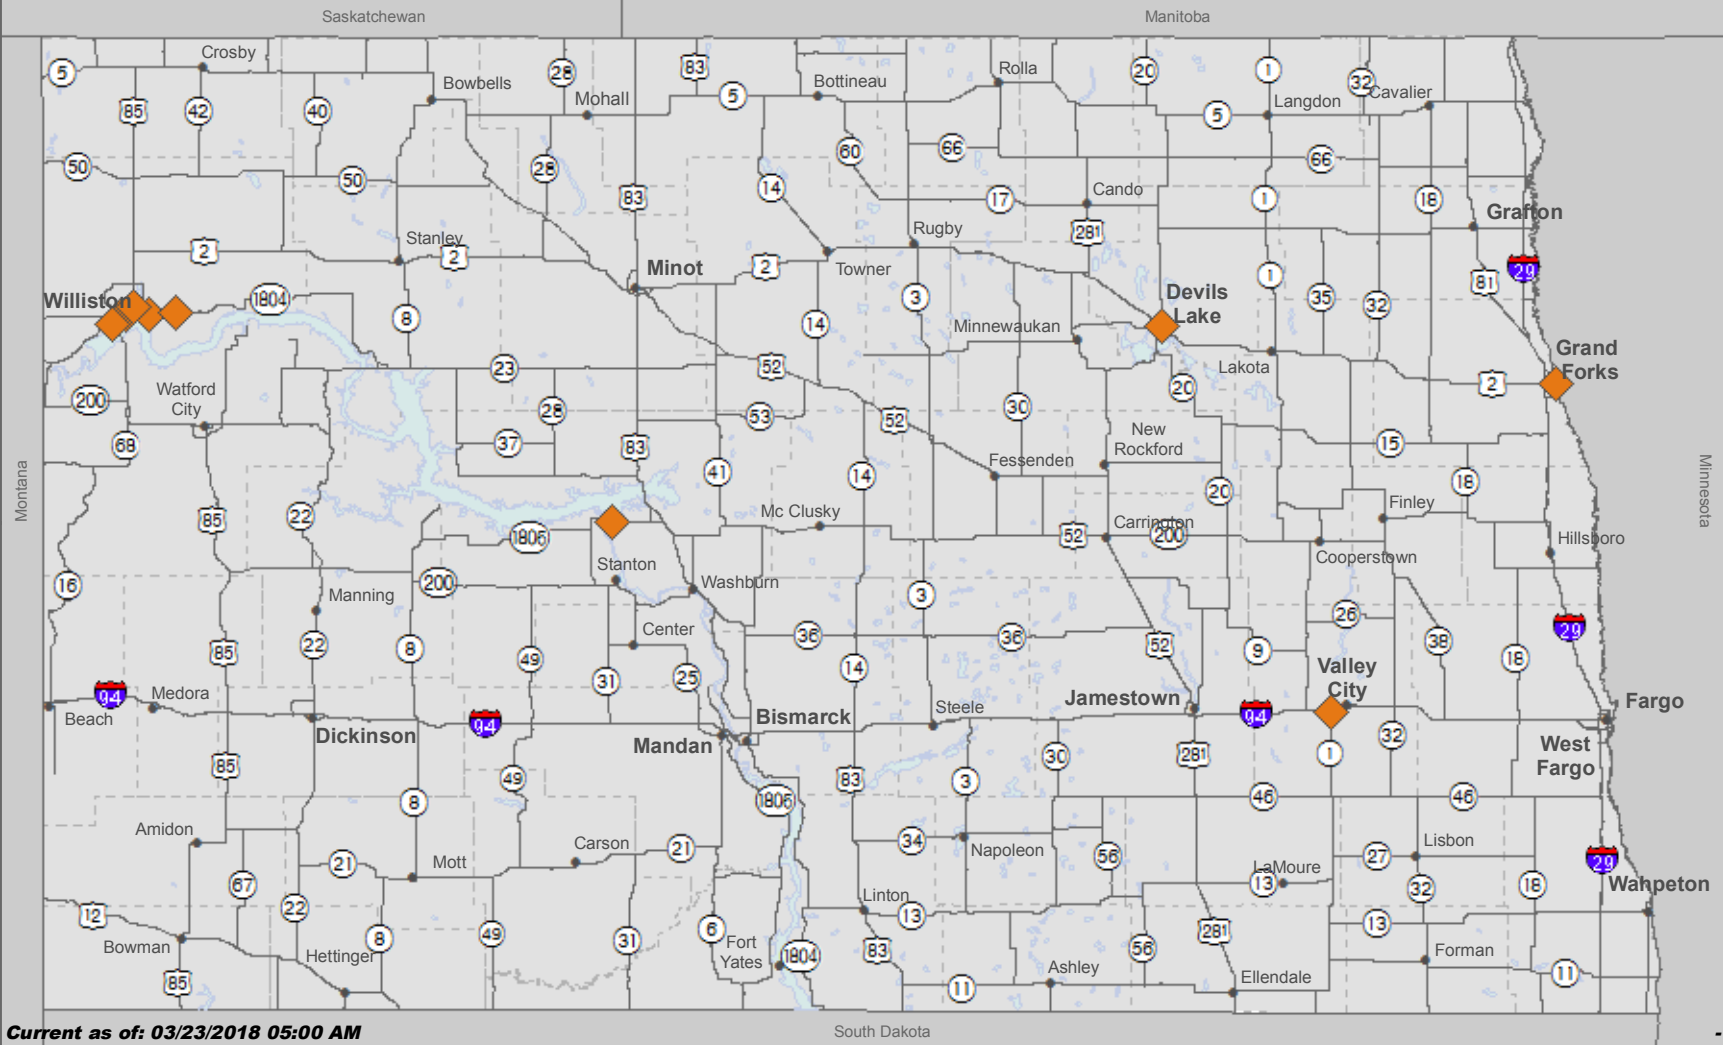

# North Dakota Work Zones

The traveler information reports are based upon information available at the time of preparation. Actual conditions may vary. Be alert for changing conditions.