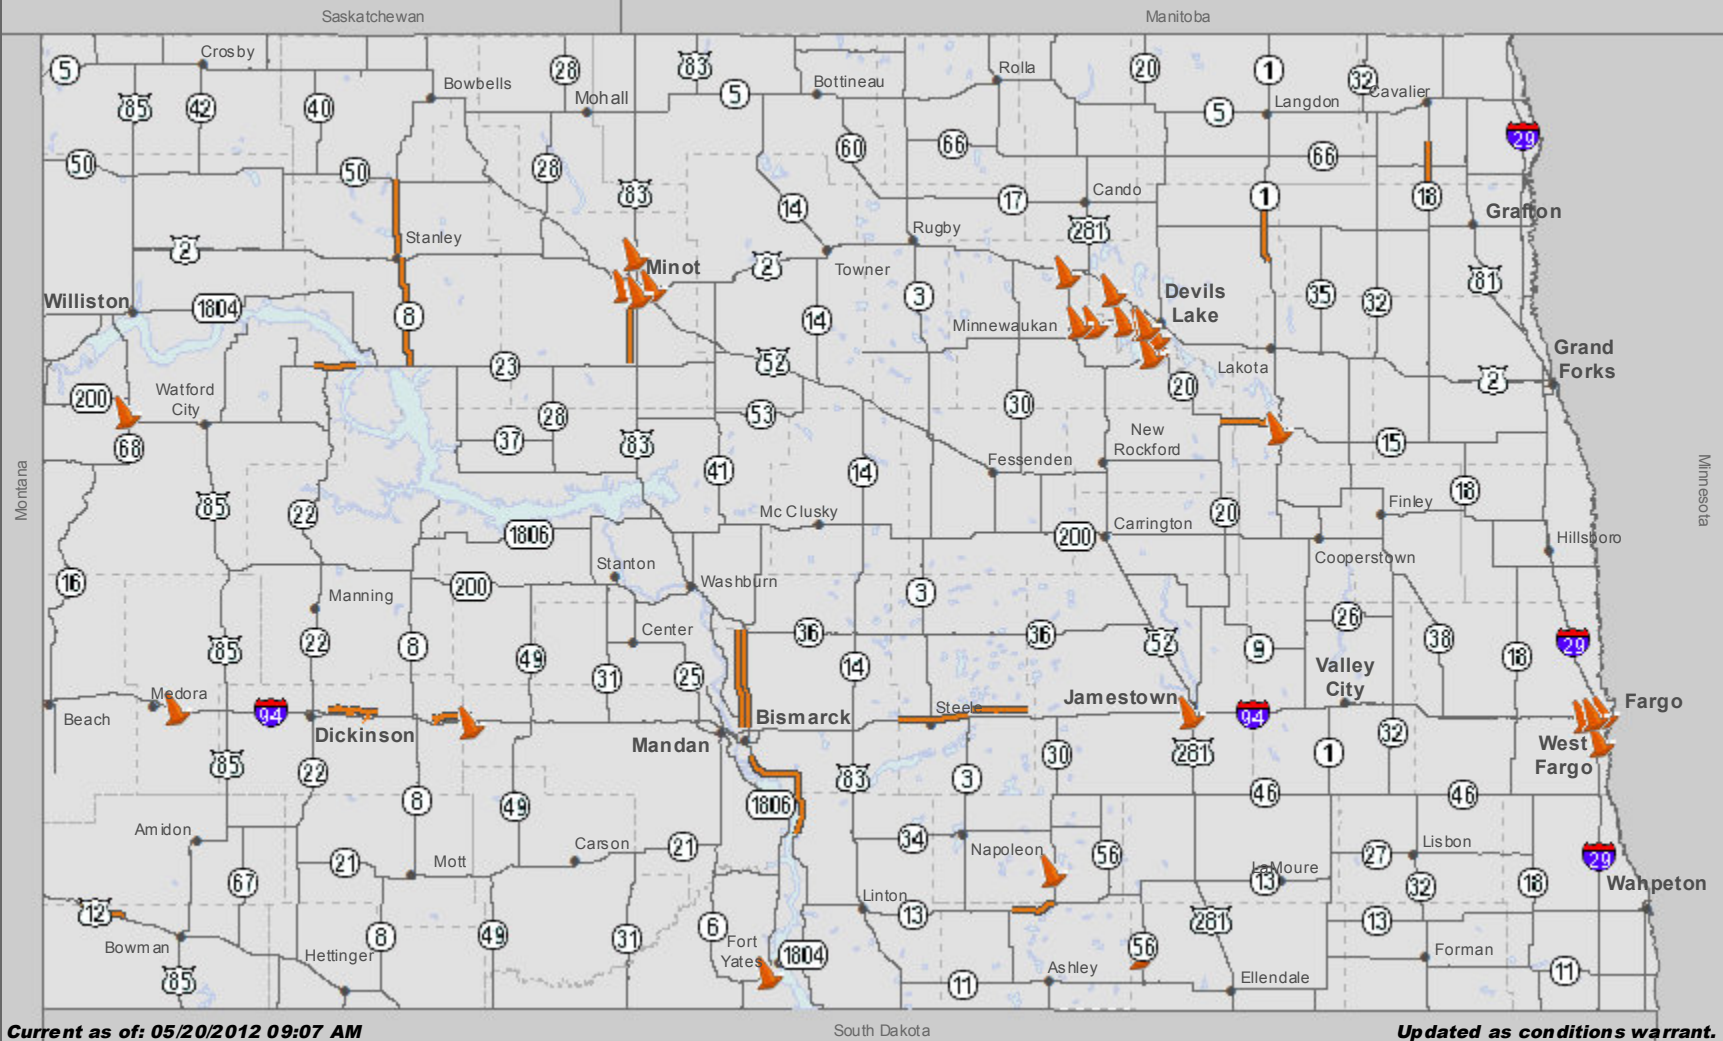

North Dakota Work Zones

Current as of: 05/20/2012 09:07 AM

South Dakota

Updated as conditions warrant.

 Work Zones less than 8 miles

 Work Zones greater than 8 miles

The traveler information reports are based upon information available at the time of preparation. Actual conditions may vary. Be alert for changing conditions.