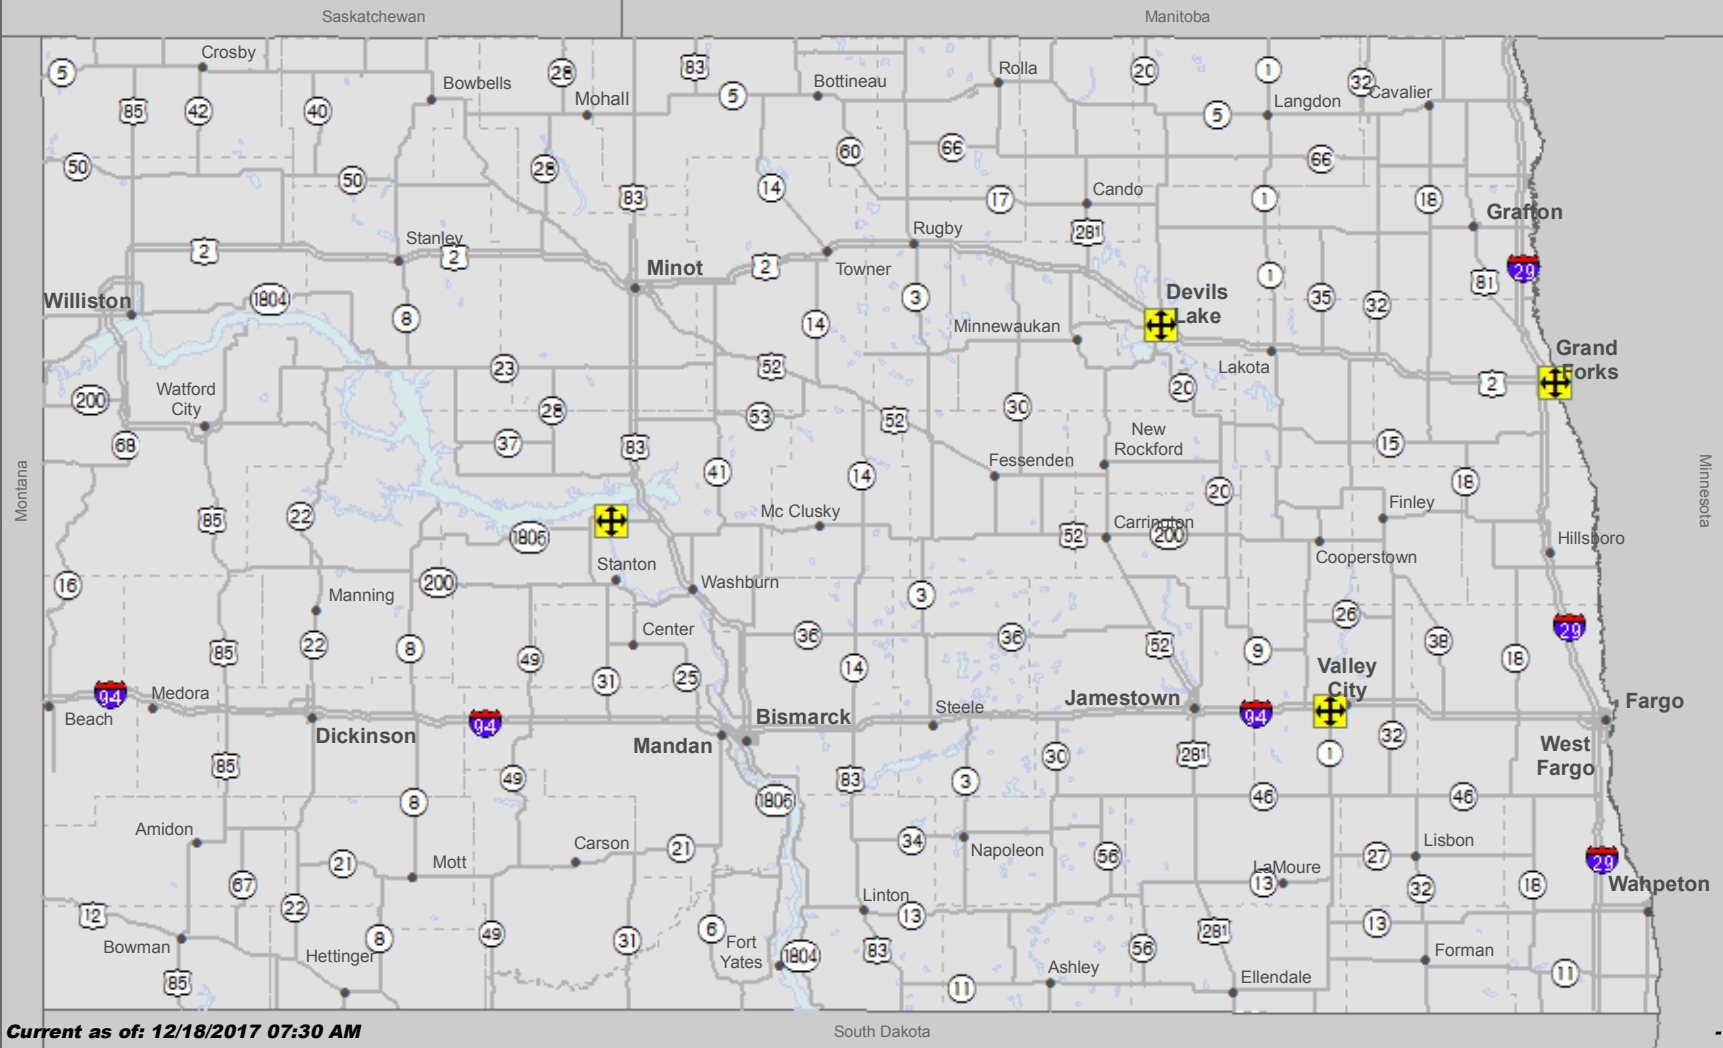

North Dakota Oversize/Overweight Restrictions

Current as of: 12/18/2017 07:30 AM

South Dakota

 Oversize/Overweight Restrictions

The traveler information reports are based upon information available at the time of preparation. Actual conditions may vary. Be alert for changing conditions.