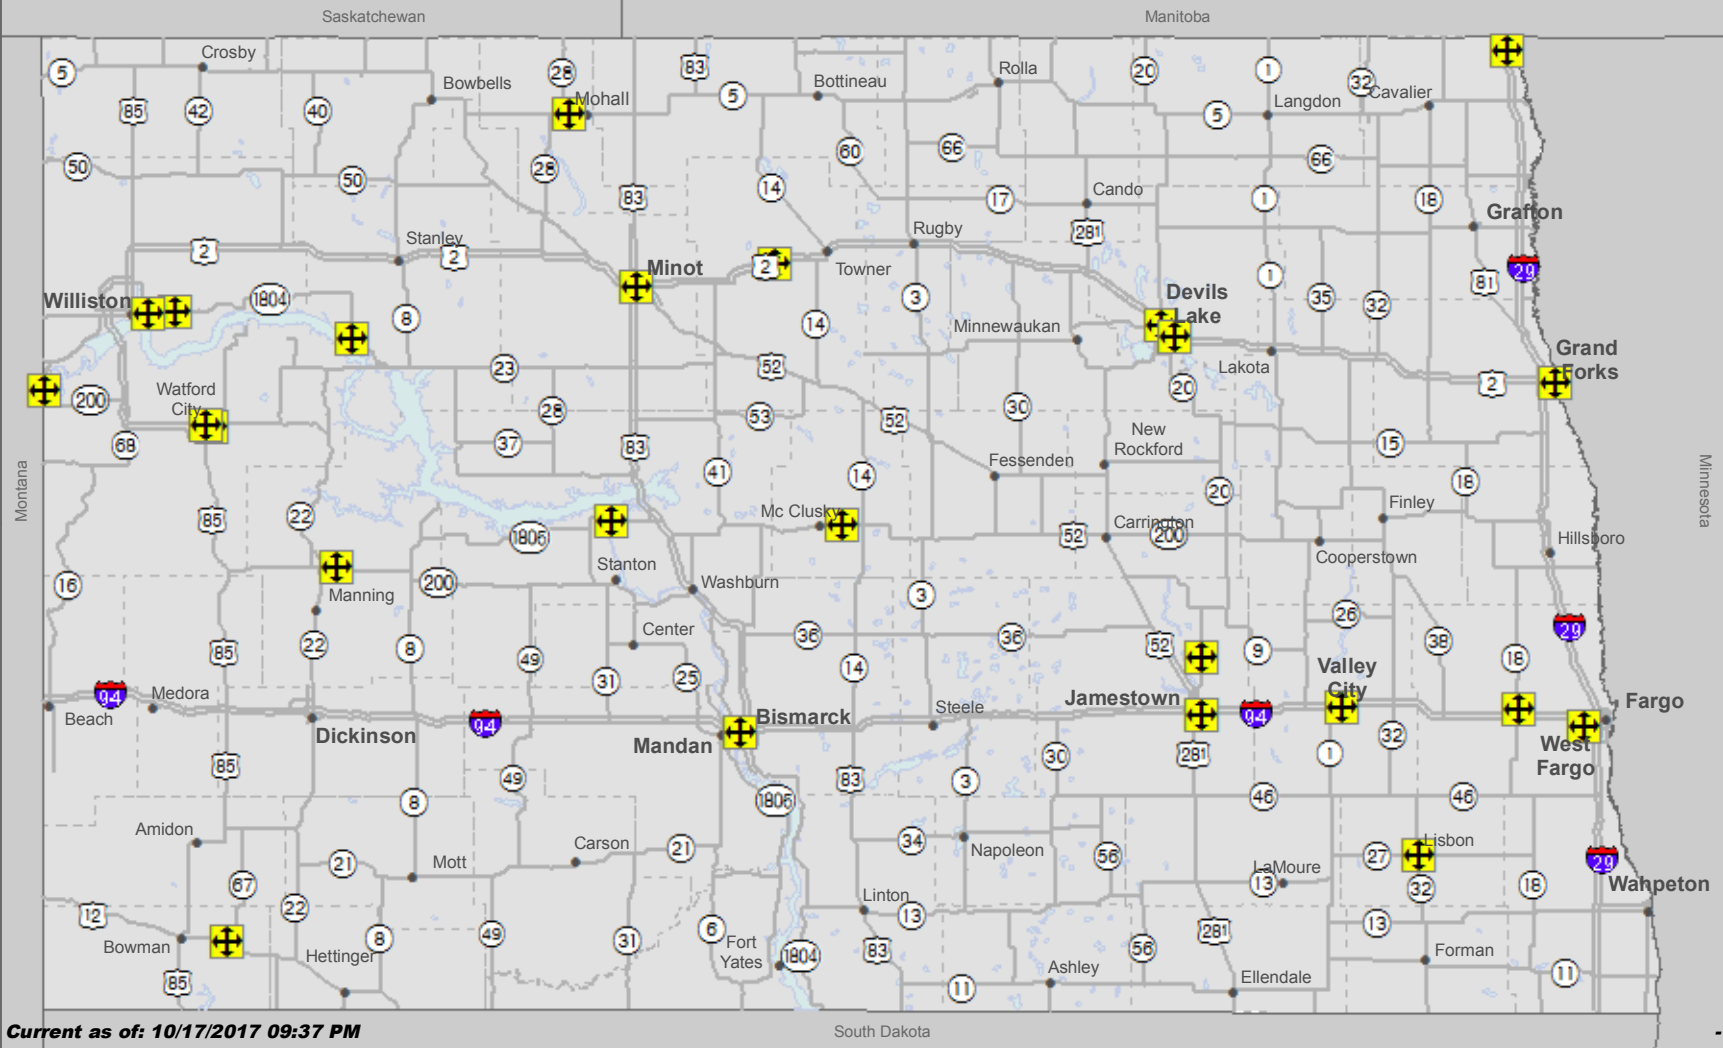

# North Dakota Oversize/Overweight Restrictions

Current as of: 10/17/2017 09:37 PM

South Dakota

 Oversize/Overweight Restrictions

The traveler information reports are based upon information available at the time of preparation. Actual conditions may vary. Be alert for changing conditions.