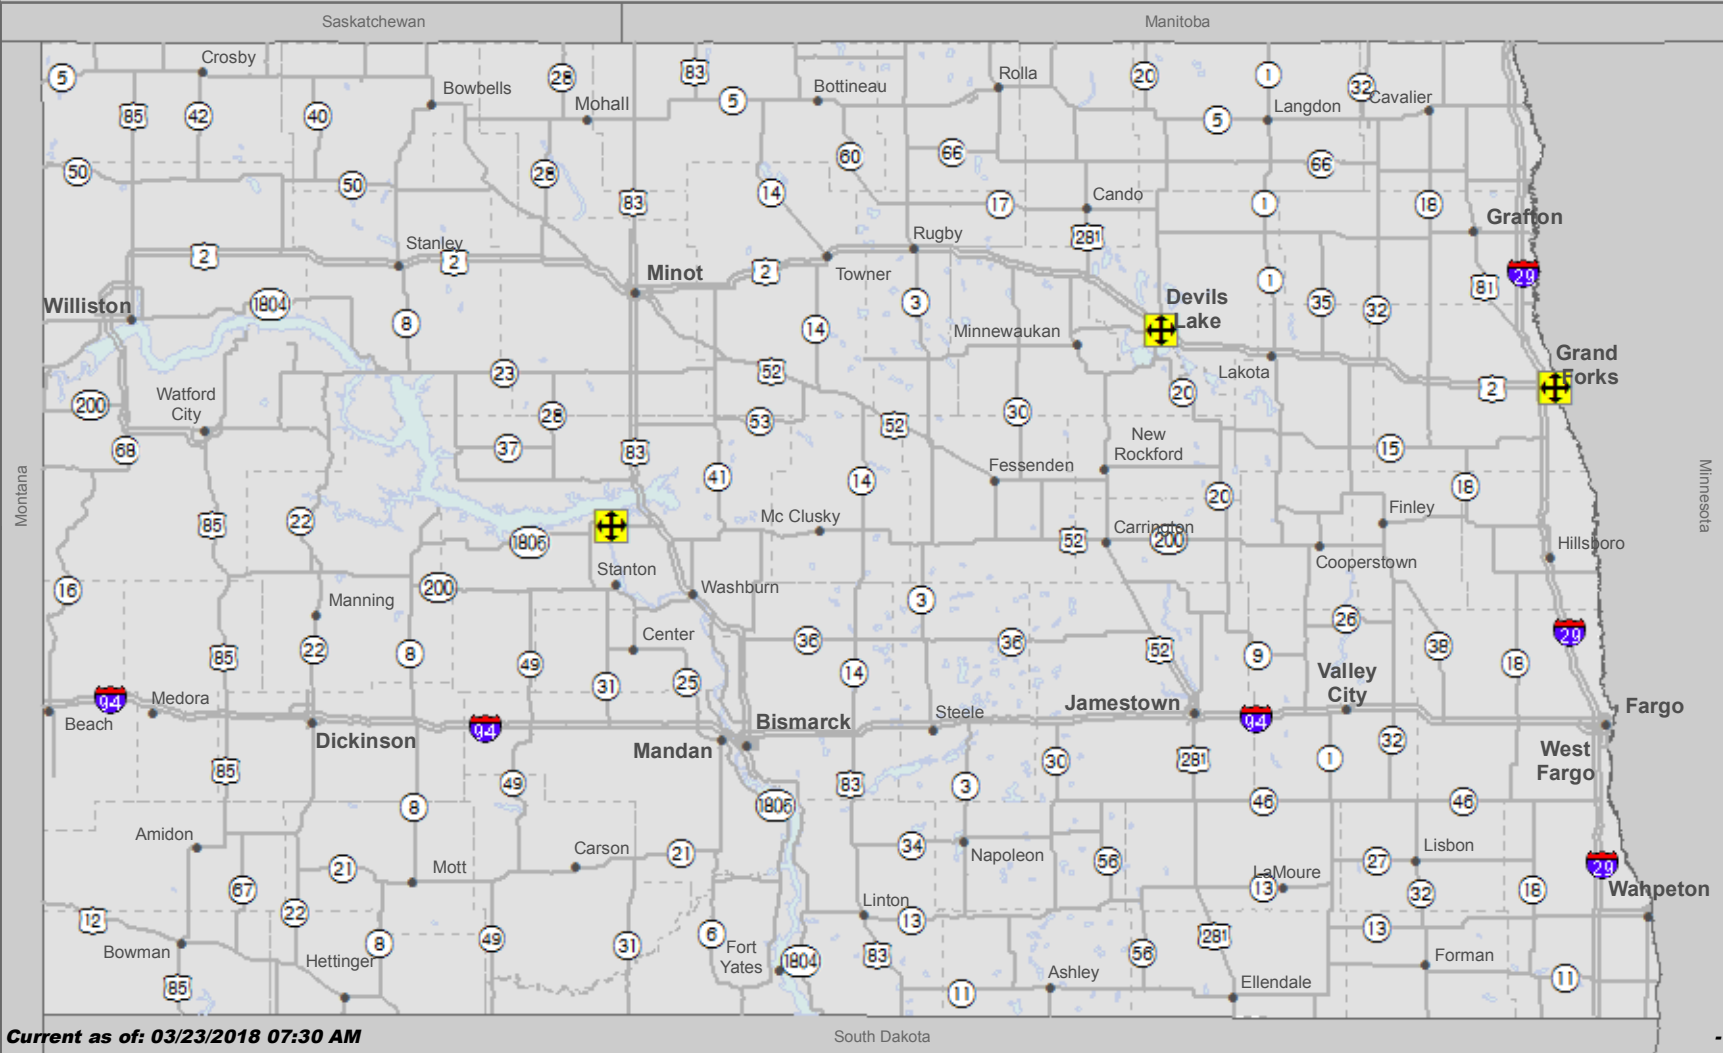

North Dakota Oversize/Overweight Restrictions

Current as of: 03/23/2018 07:30 AM

South Dakota

 Oversize/Overweight Restrictions

The traveler information reports are based upon information available at the time of preparation. Actual conditions may vary. Be alert for changing conditions.