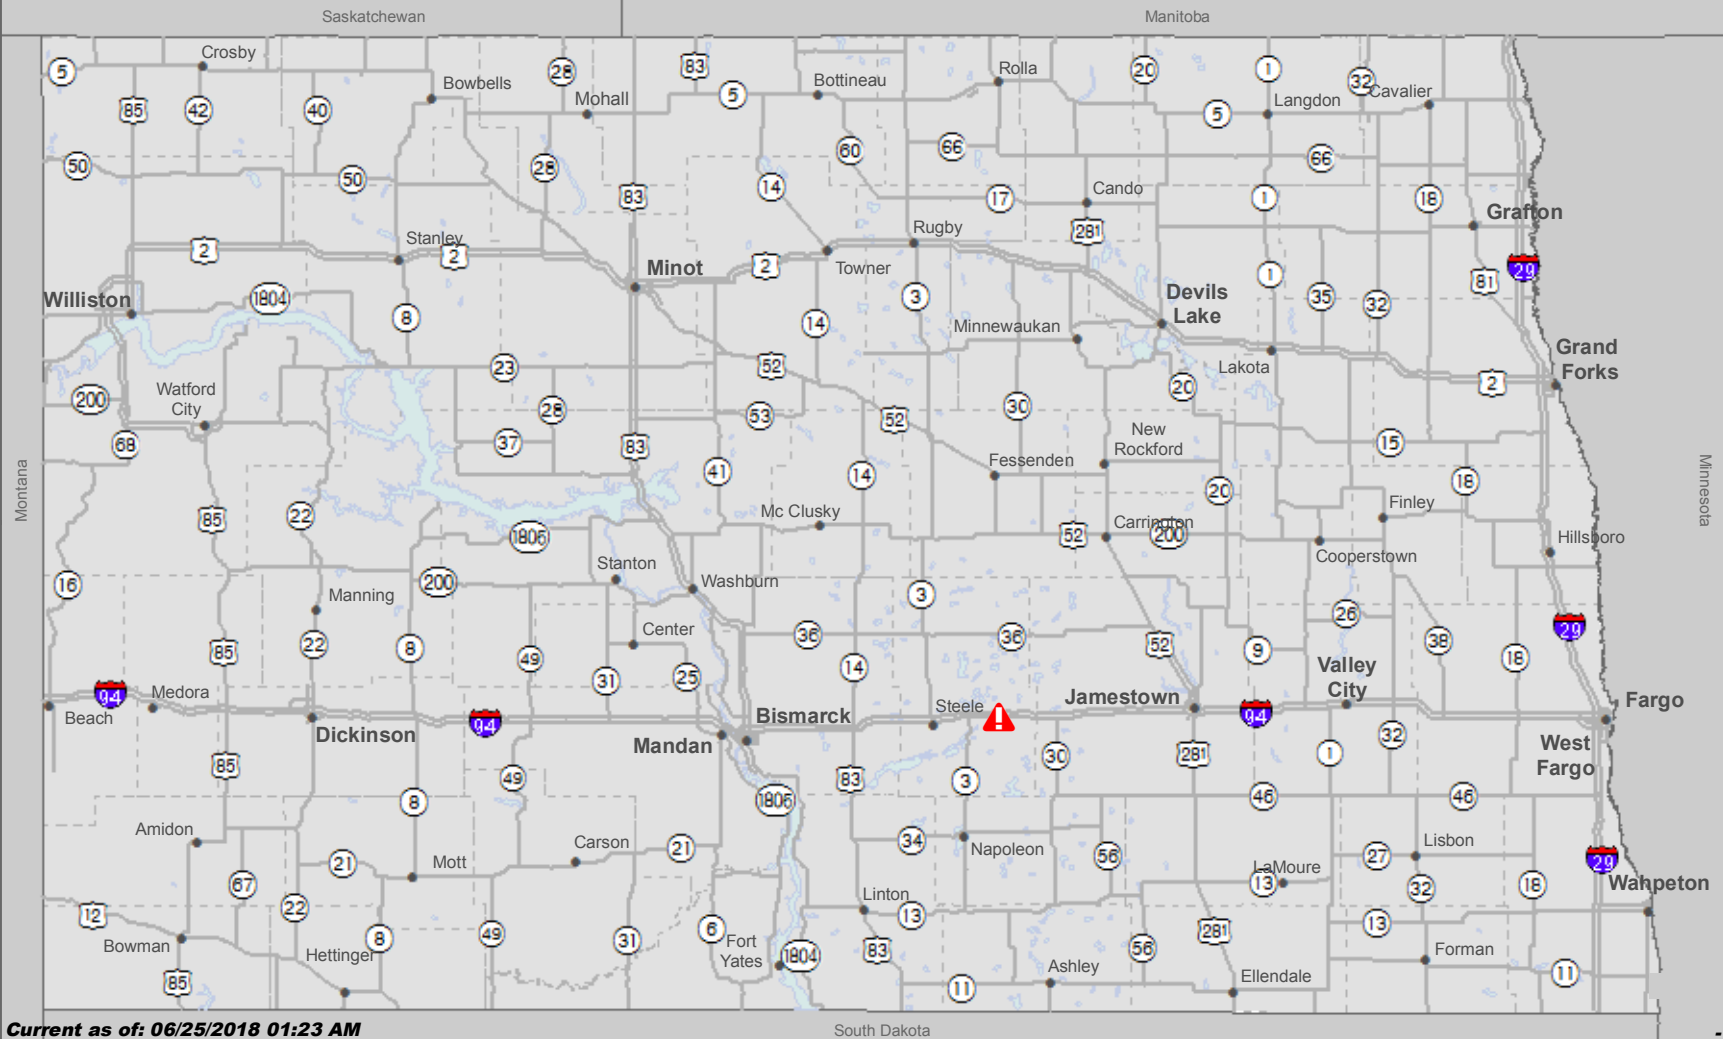

North Dakota Closed Roads/Incidents

Current as of: 06/25/2018 01:23 AM

 Closed/Blocked  Incident (Impacting Traffic)  Closed/Blocked

The traveler information reports are based upon information available at the time of preparation. Actual conditions may vary. Be alert for changing conditions.