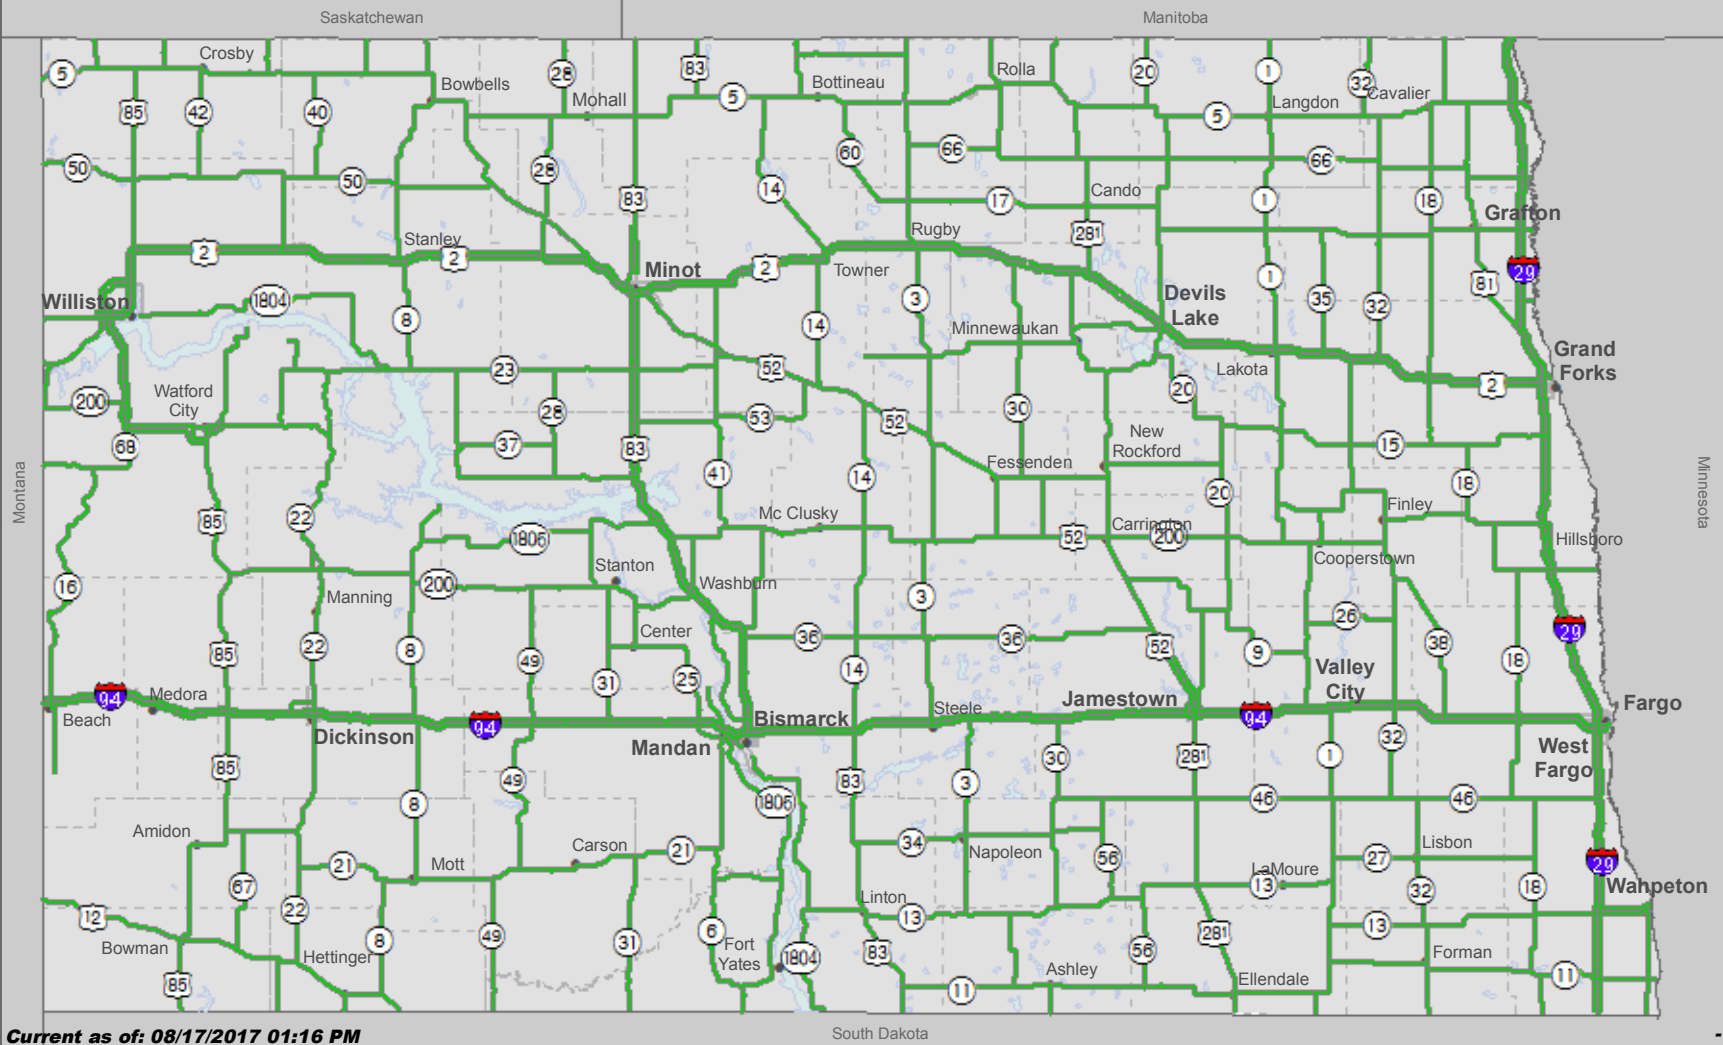

North Dakota Road Conditions/Closures/Incidents

Current as of: 08/17/2017 01:16 PM

- | | | | | | | |
|-------------------|--------------------|-----------------------|-----------------|---------------------|------------------------------|----------------|
| Closed/Blocked | Ice/Compacted Snow | Snow Covered | Frost | Wet/Slush | Seasonal/Good | Closed/Blocked |
| No Travel Advised | Scattered Ice | Scattered Snow/Drifts | Scattered Frost | Scattered Wet/Slush | Incident (Impacting Traffic) | |

The traveler information reports are based upon information available at the time of preparation. Actual conditions may vary. Be alert for changing conditions.