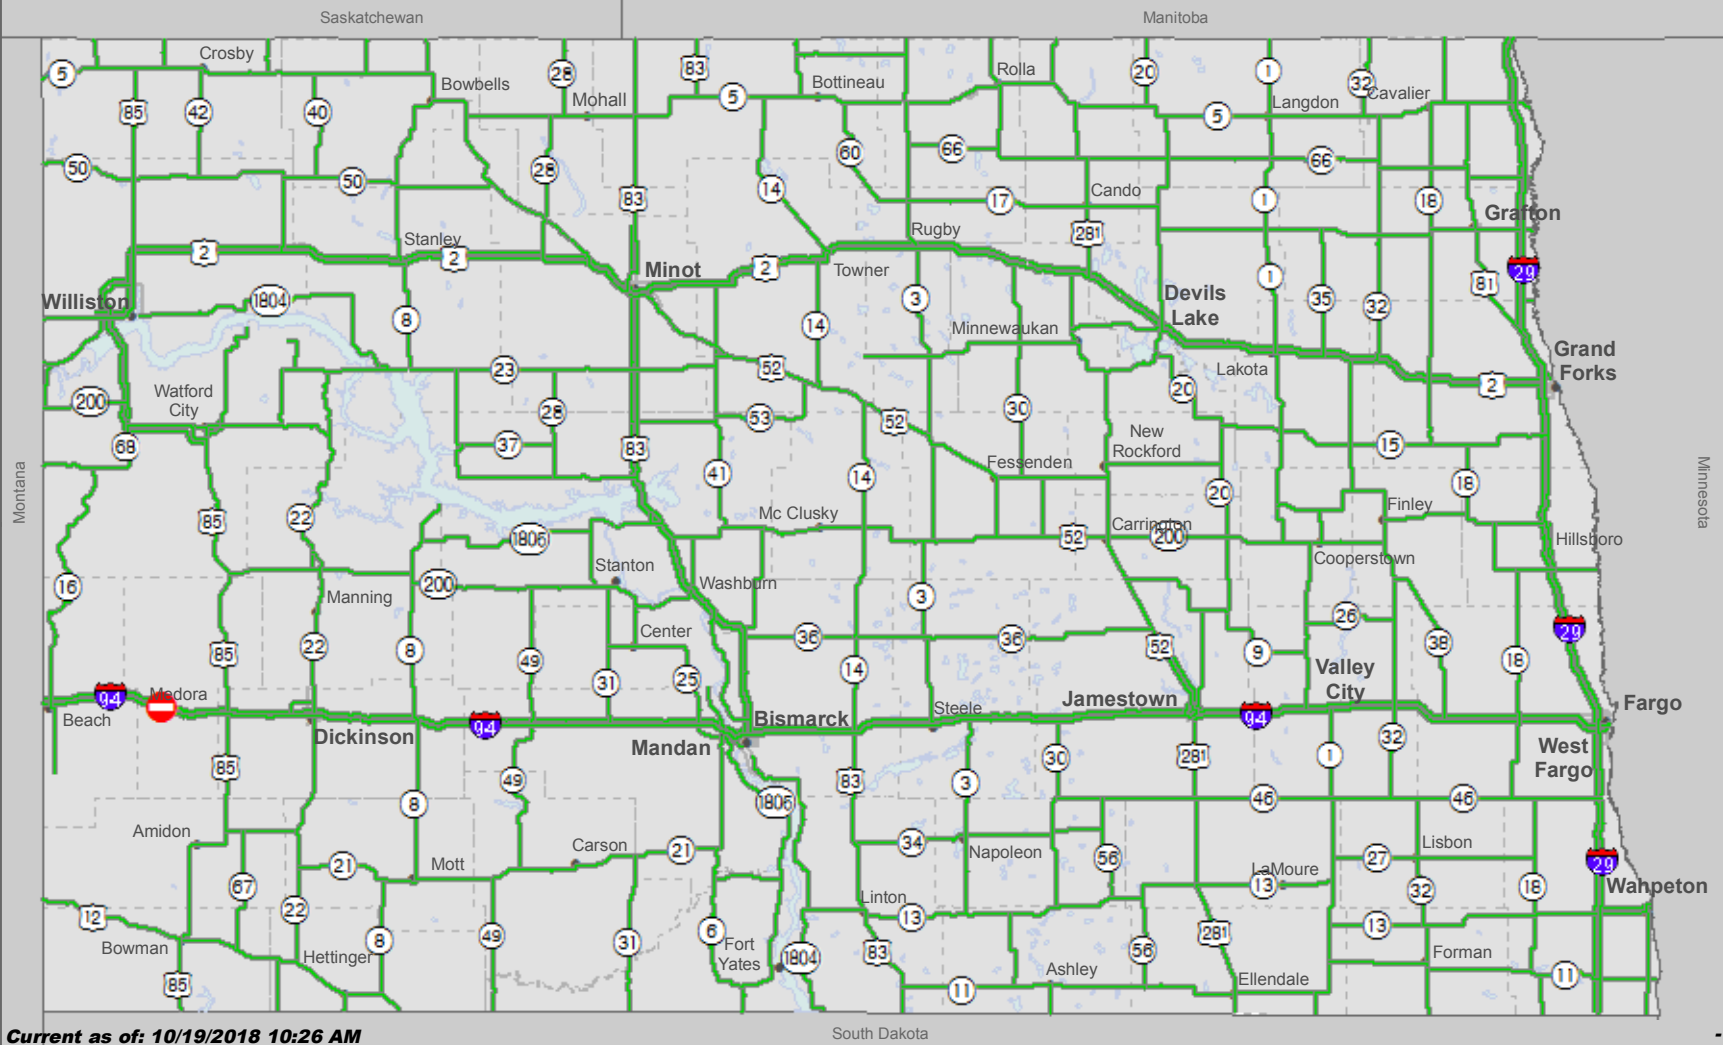

North Dakota Road Conditions/Closures/Incidents

Current as of: 10/19/2018 10:26 AM

- Closed/Blocked
- Ice/Compacted Snow
- Snow Covered
- Frost
- Wet/Slush
- Seasonal/Good
- Closed/Blocked
- No Travel Advised
- Scattered Ice
- Scattered Snow/Drifts
- Scattered Frost
- Scattered Wet/Slush
- Incident (Impacting Traffic)

The traveler information reports are based upon information available at the time of preparation. Actual conditions may vary. Be alert for changing conditions.