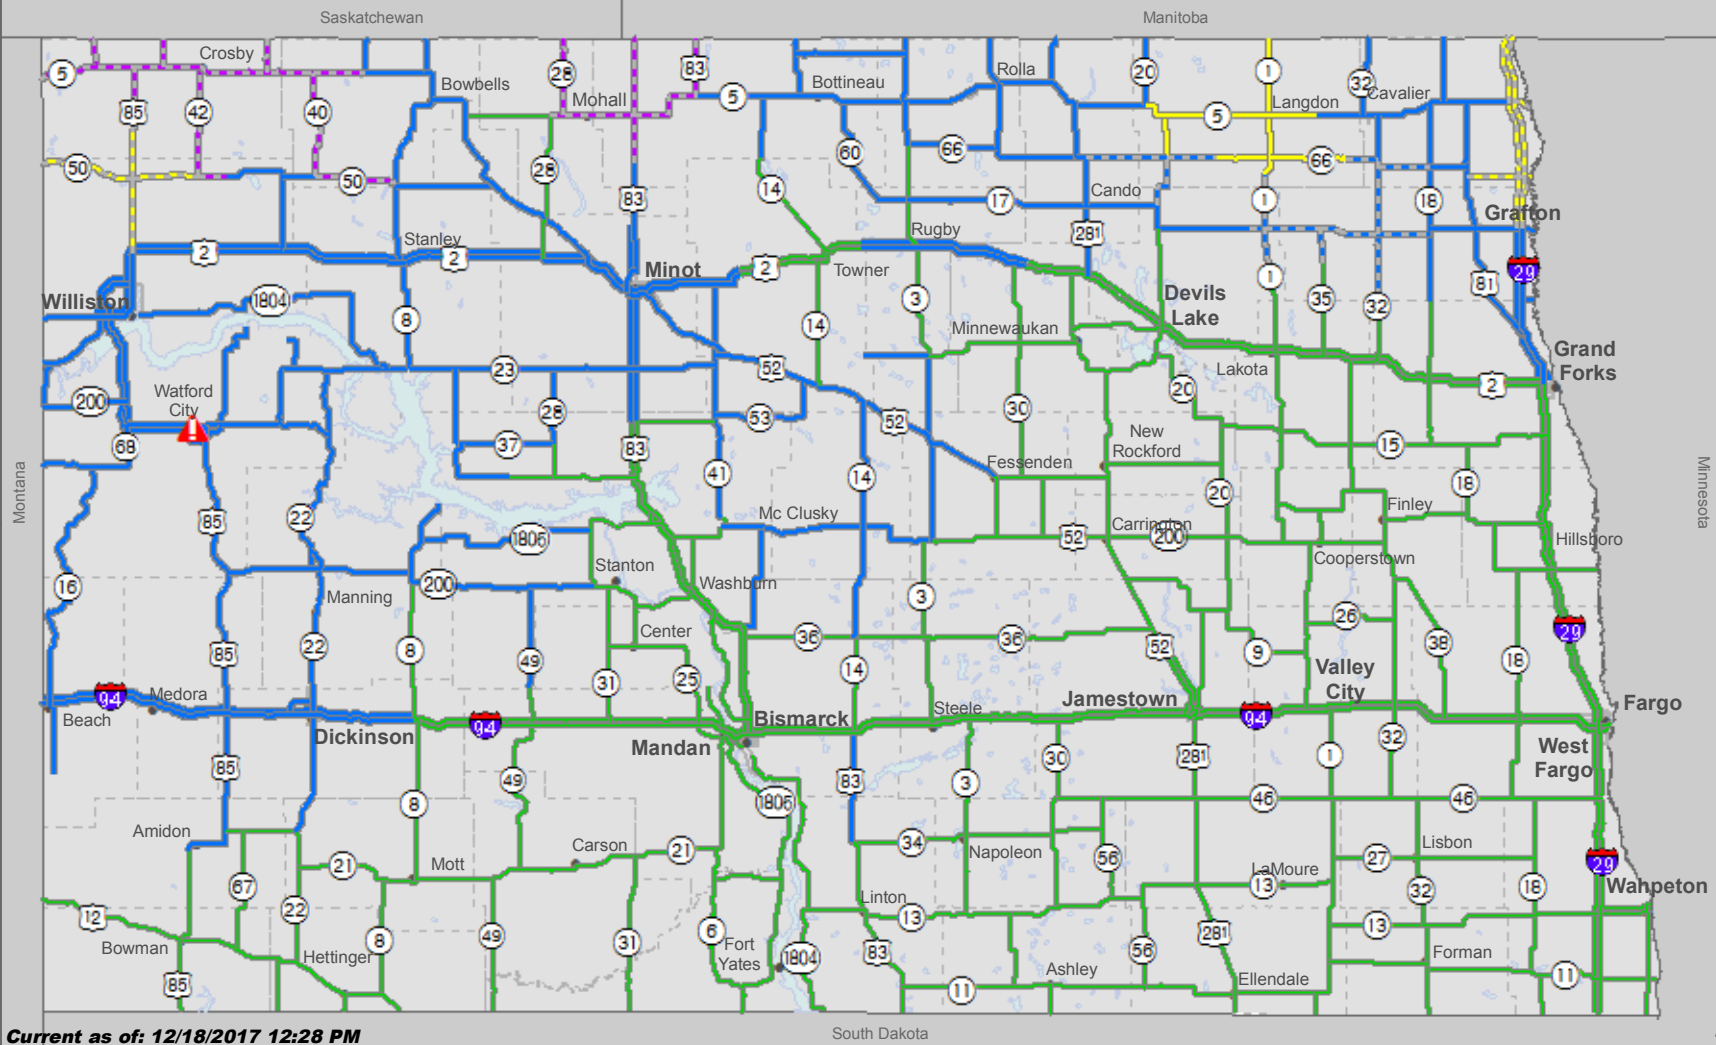

North Dakota Road Conditions/Closures/Incidents

Current as of: 12/18/2017 12:28 PM

- Closed/Blocked
- Ice/Compacted Snow
- Snow Covered
- Frost
- Wet/Slush
- Seasonal/Good
- Closed/Blocked
- No Travel Advised
- Scattered Ice
- Scattered Snow/Drifts
- Scattered Frost
- Scattered Wet/Slush
- Incident (Impacting Traffic)

The traveler information reports are based upon information available at the time of preparation. Actual conditions may vary. Be alert for changing conditions.