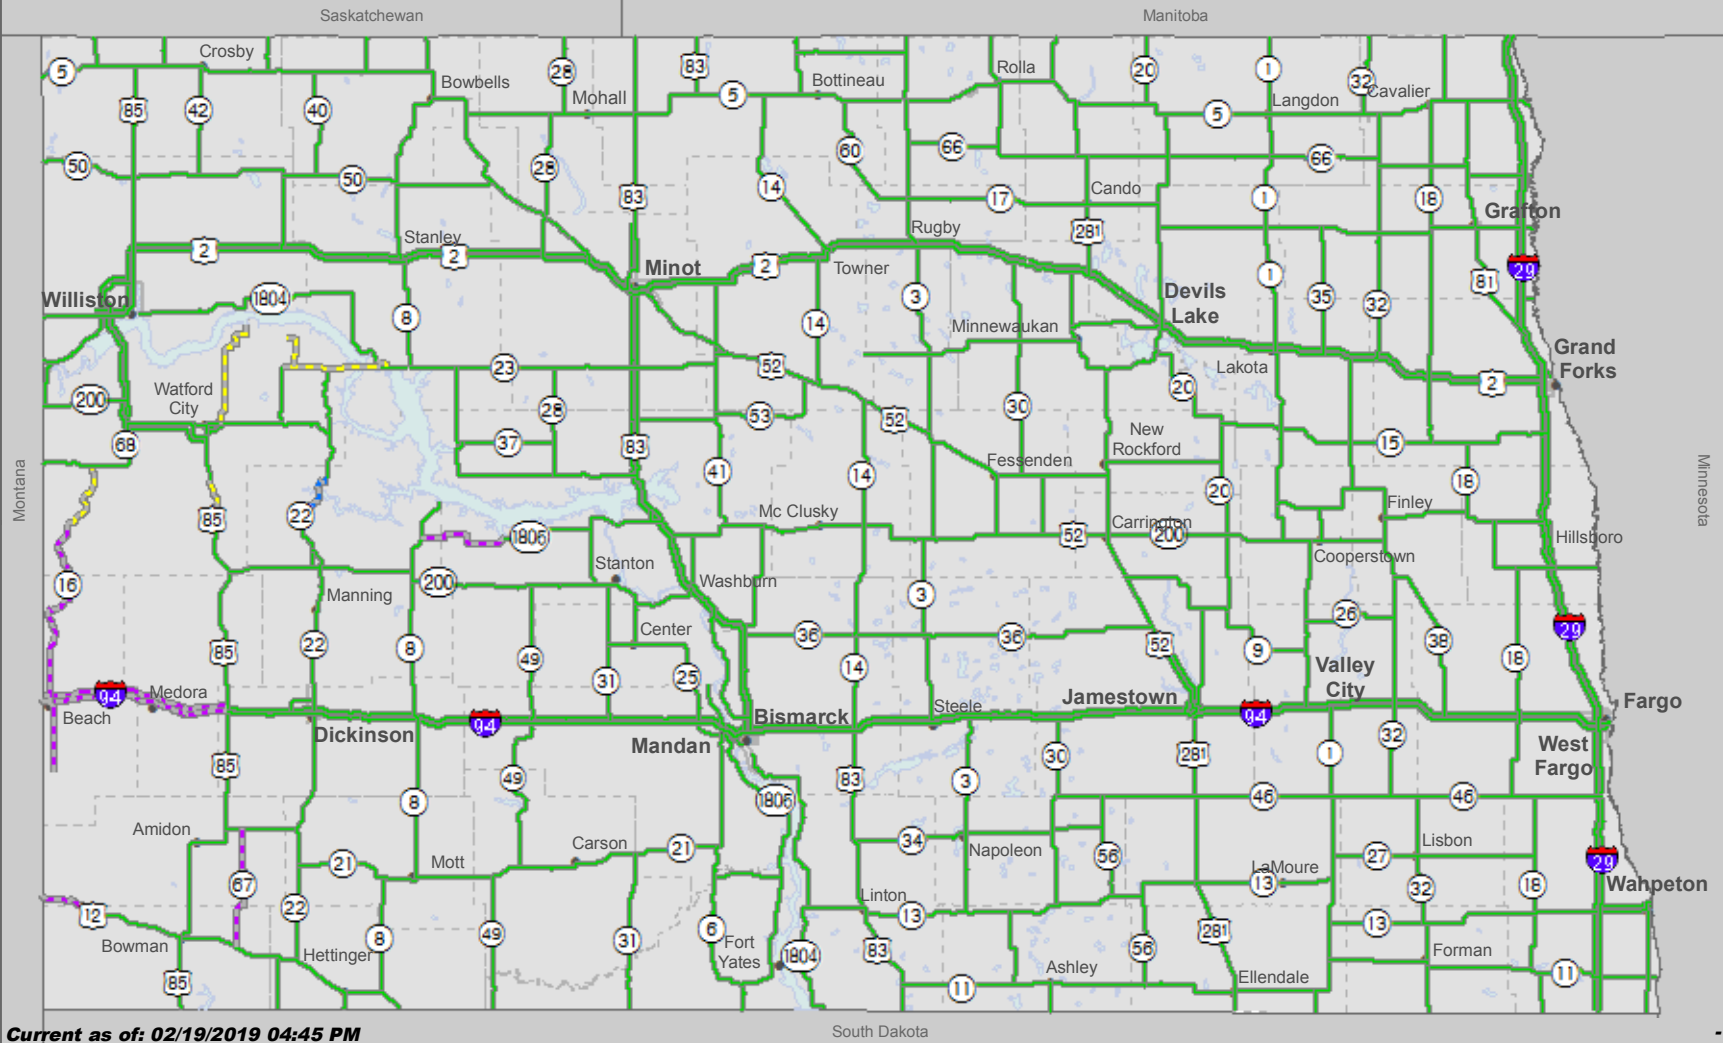

# North Dakota Road Conditions/Closures/Incidents

Current as of: 02/19/2019 04:45 PM

- |  |                   |  |                    |  |                       |  |                 |  |                     |  |                              |  |                |
|--|-------------------|--|--------------------|--|-----------------------|--|-----------------|--|---------------------|--|------------------------------|--|----------------|
|  | Closed/Blocked    |  | Ice/Compacted Snow |  | Snow Covered          |  | Frost           |  | Wet/Slush           |  | Seasonal/Good                |  | Closed/Blocked |
|  | No Travel Advised |  | Scattered Ice      |  | Scattered Snow/Drifts |  | Scattered Frost |  | Scattered Wet/Slush |  | Incident (Impacting Traffic) |  |                |

The traveler information reports are based upon information available at the time of preparation. Actual conditions may vary. Be alert for changing conditions.