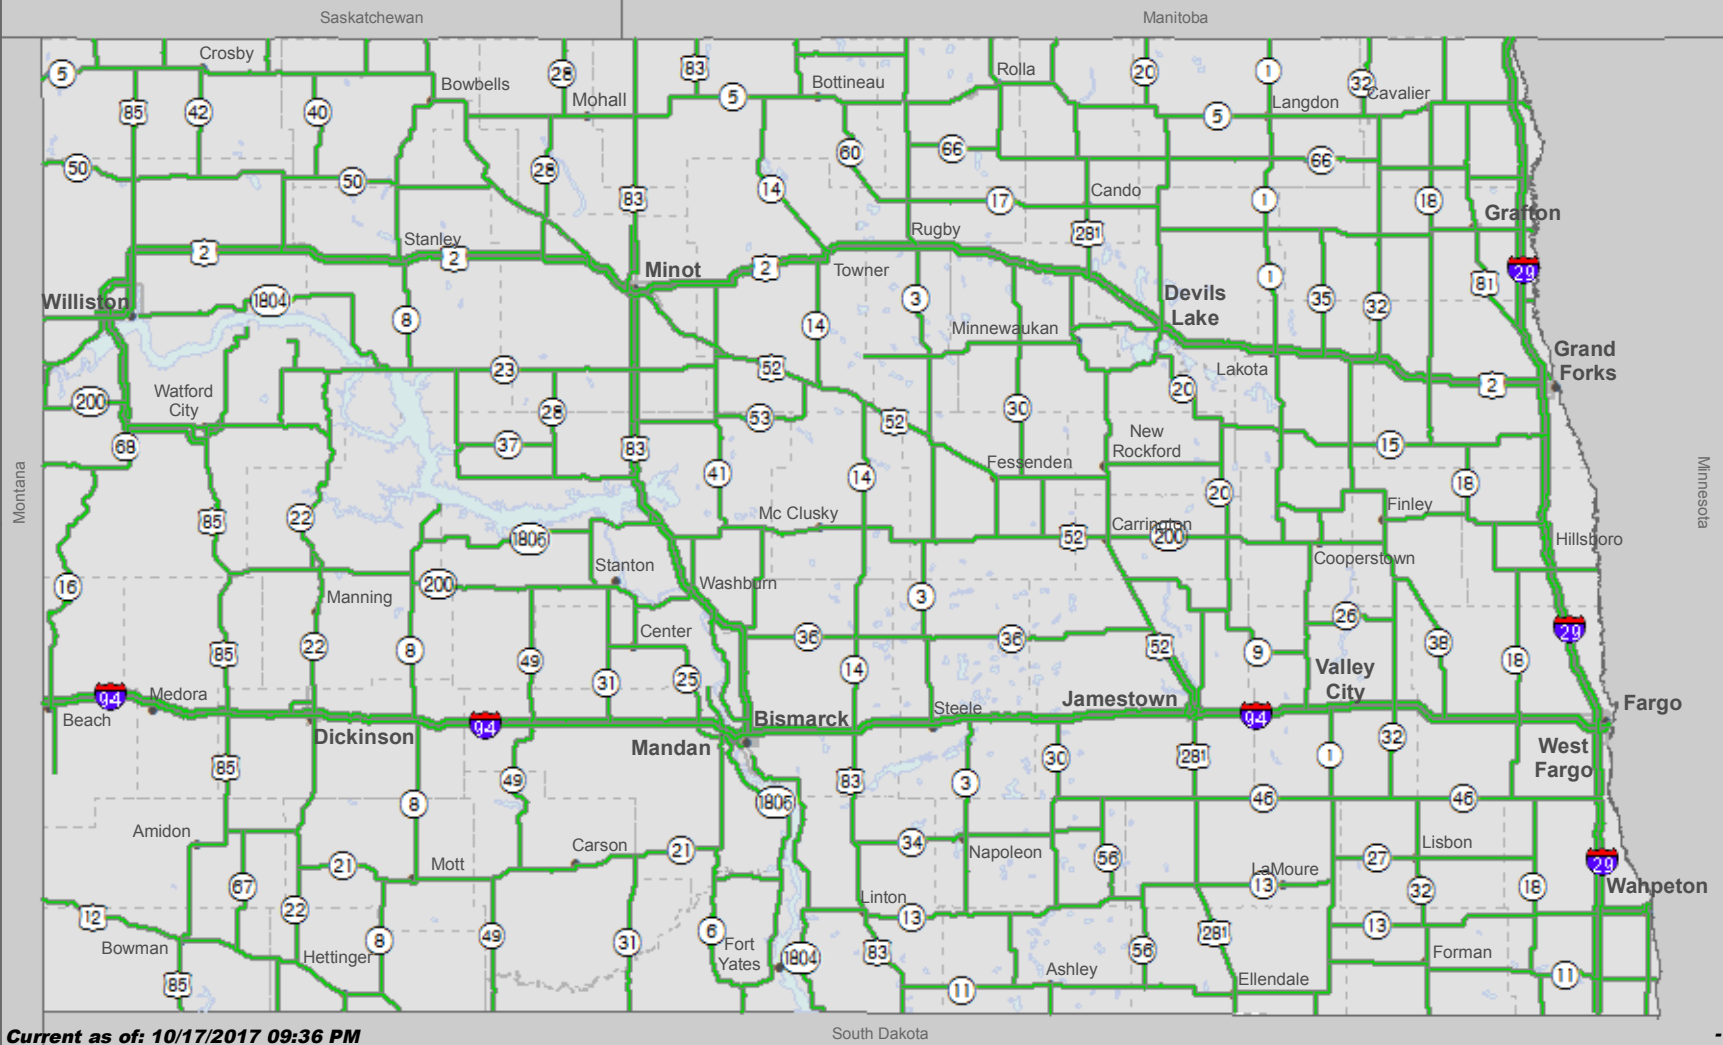

North Dakota Road Conditions/Closures/Incidents

Current as of: 10/17/2017 09:36 PM

- Closed/Blocked
- Ice/Compacted Snow
- Snow Covered
- Frost
- Wet/Slush
- Seasonal/Good
- Closed/Blocked
- No Travel Advised
- Scattered Ice
- Scattered Snow/Drifts
- Scattered Frost
- Scattered Wet/Slush
- Incident (Impacting Traffic)

The traveler information reports are based upon information available at the time of preparation. Actual conditions may vary. Be alert for changing conditions.