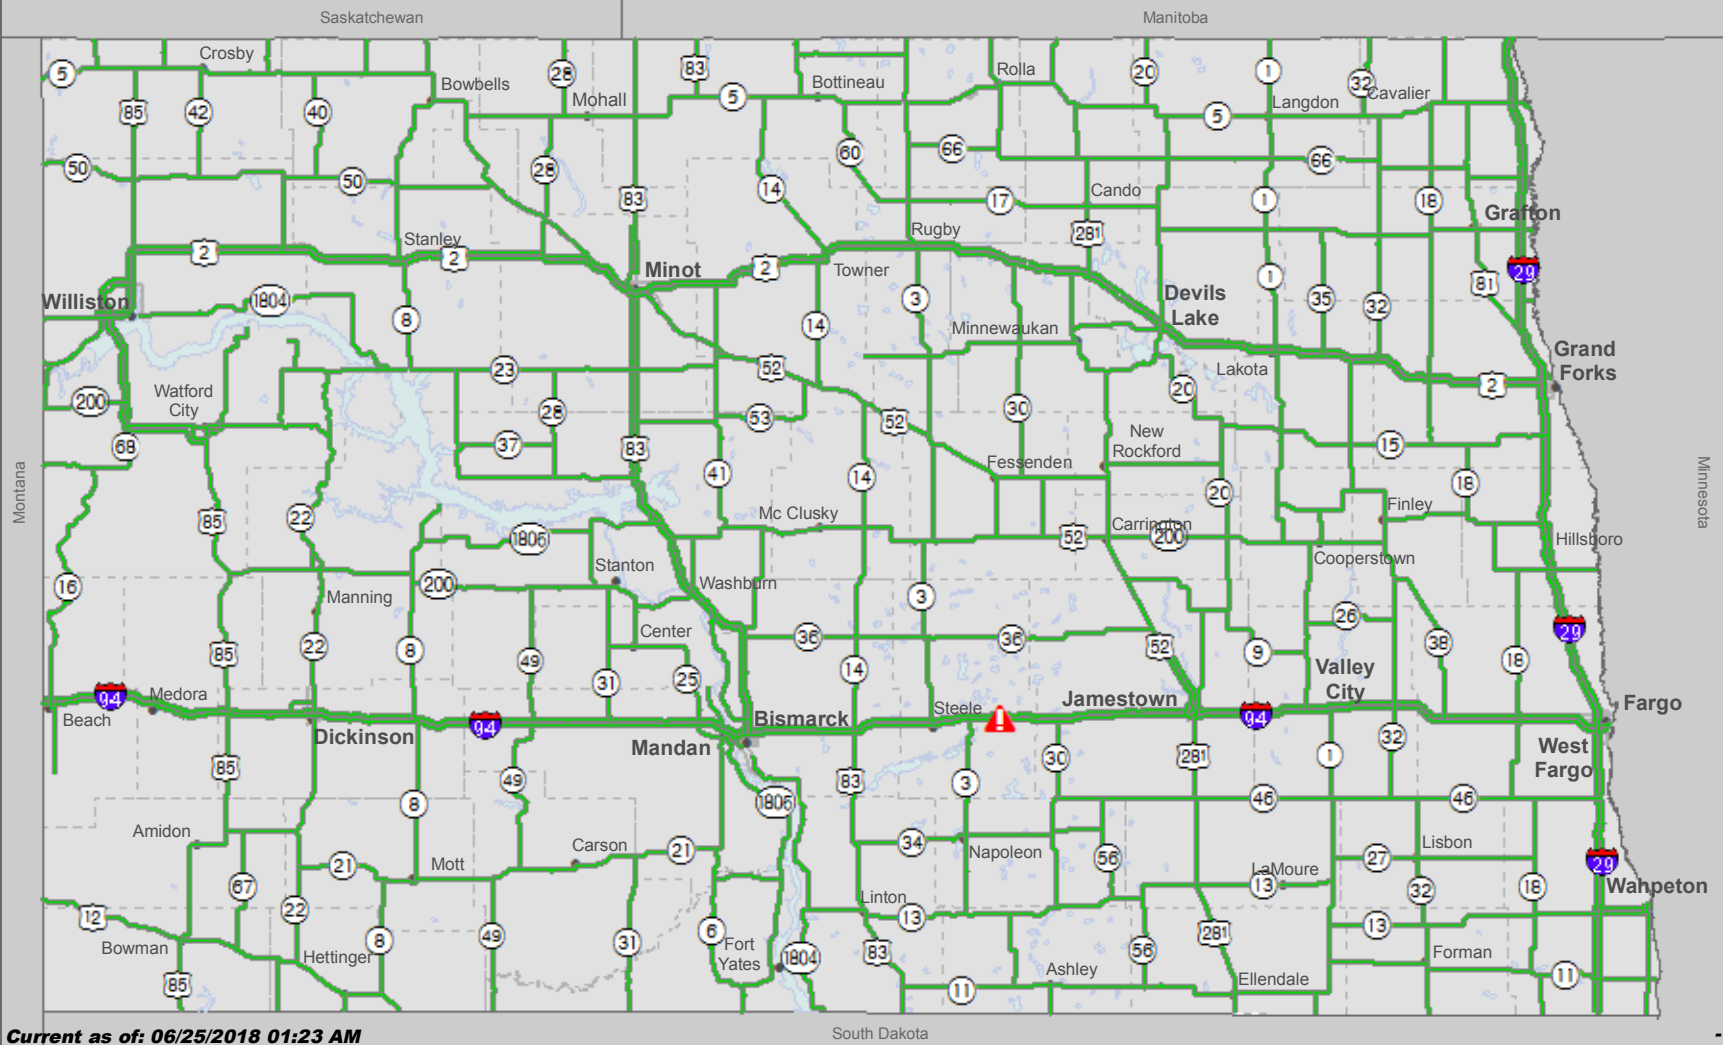

North Dakota Road Conditions/Closures/Incidents

Current as of: 06/25/2018 01:23 AM

- | | | | | | | |
|-------------------|--------------------|-----------------------|-----------------|---------------------|------------------------------|----------------|
| Closed/Blocked | Ice/Compacted Snow | Snow Covered | Frost | Wet/Slush | Seasonal/Good | Closed/Blocked |
| No Travel Advised | Scattered Ice | Scattered Snow/Drifts | Scattered Frost | Scattered Wet/Slush | Incident (Impacting Traffic) | |

The traveler information reports are based upon information available at the time of preparation. Actual conditions may vary. Be alert for changing conditions.