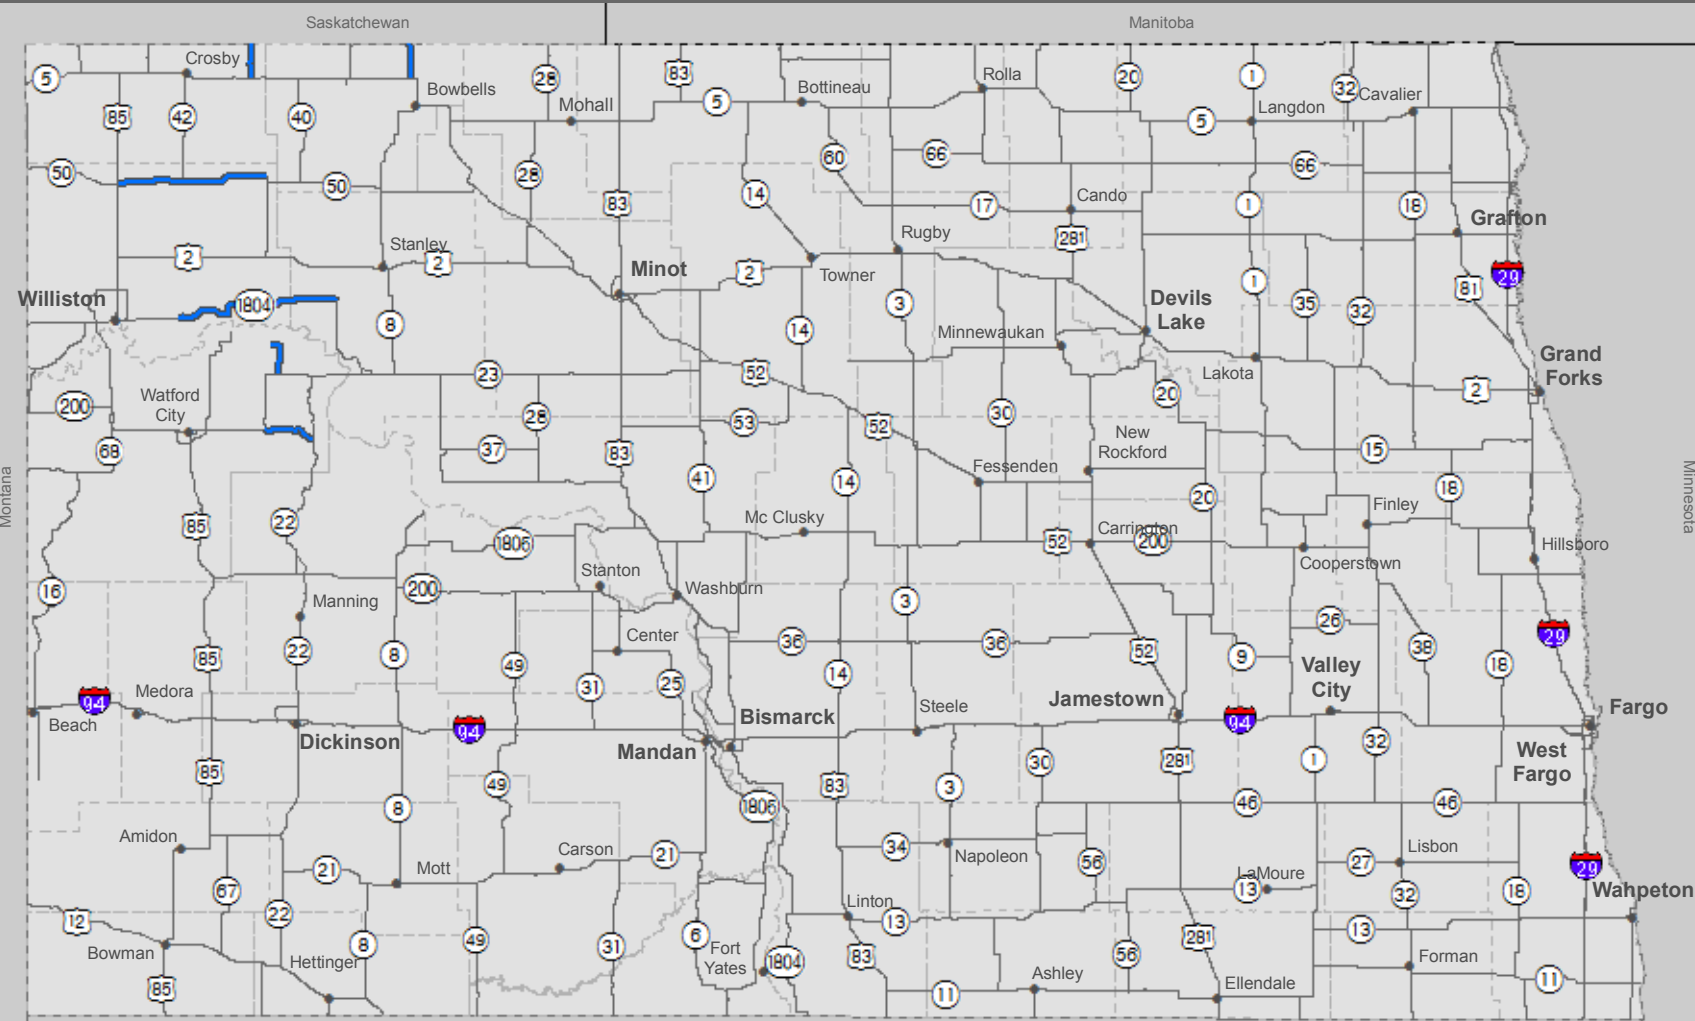

Current North Dakota Load Restrictions

Order 2018-12 Effective 6/26/2018 7:00:00 AM CT

Date Published: 06/25/2018 09:40 AM

Interstate System	by Legal Weight	8 - Ton	7 - Ton	6 - Ton	5 - Ton
Single Axle	20,000 lbs	16,000 lbs	14,000 lbs	12,000 lbs	10,000 lbs
Tandem Axle	34,000 lbs	32,000 lbs	28,000 lbs	24,000 lbs	20,000 lbs
3 Axle Group or more per Axle	17,000 lbs	14,000 lbs	12,000 lbs	10,000 lbs	10,000 lbs
Max. Axle Group	48,000 lbs	42,000 lbs	36,000 lbs	30,000 lbs	30,000 lbs
Gross Weight	105,500 lbs	105,500 lbs	105,500 lbs	80,000 lbs	80,000 lbs