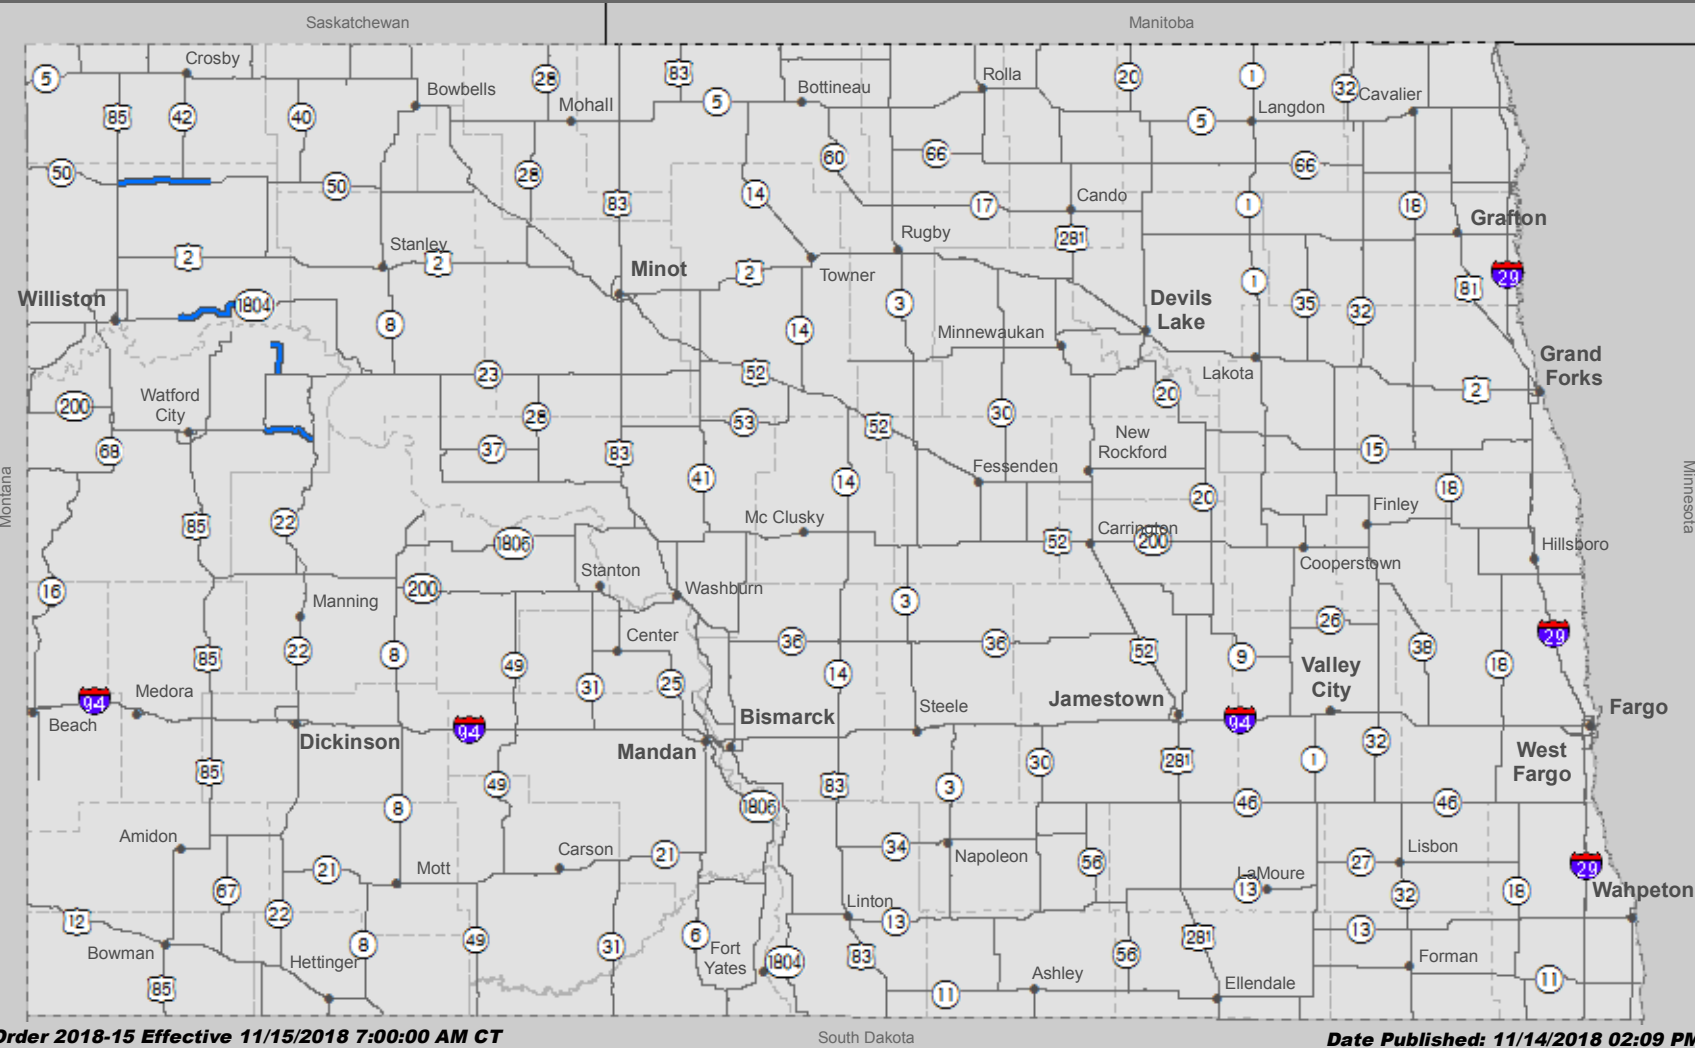

Current North Dakota Load Restrictions

Order 2018-15 Effective 11/15/2018 7:00:00 AM CT

Date Published: 11/14/2018 02:09 PM

Interstate System	by Legal Weight	8 - Ton	7 - Ton	6 - Ton	5 - Ton
Single Axle	20,000 lbs	16,000 lbs	14,000 lbs	12,000 lbs	10,000 lbs
Tandem Axle	34,000 lbs	32,000 lbs	28,000 lbs	24,000 lbs	20,000 lbs
3 Axle Group or more per Axle	17,000 lbs	14,000 lbs	12,000 lbs	10,000 lbs	10,000 lbs
Max. Axle Group	48,000 lbs	42,000 lbs	36,000 lbs	30,000 lbs	30,000 lbs
Gross Weight	105,500 lbs	105,500 lbs	105,500 lbs	80,000 lbs	80,000 lbs