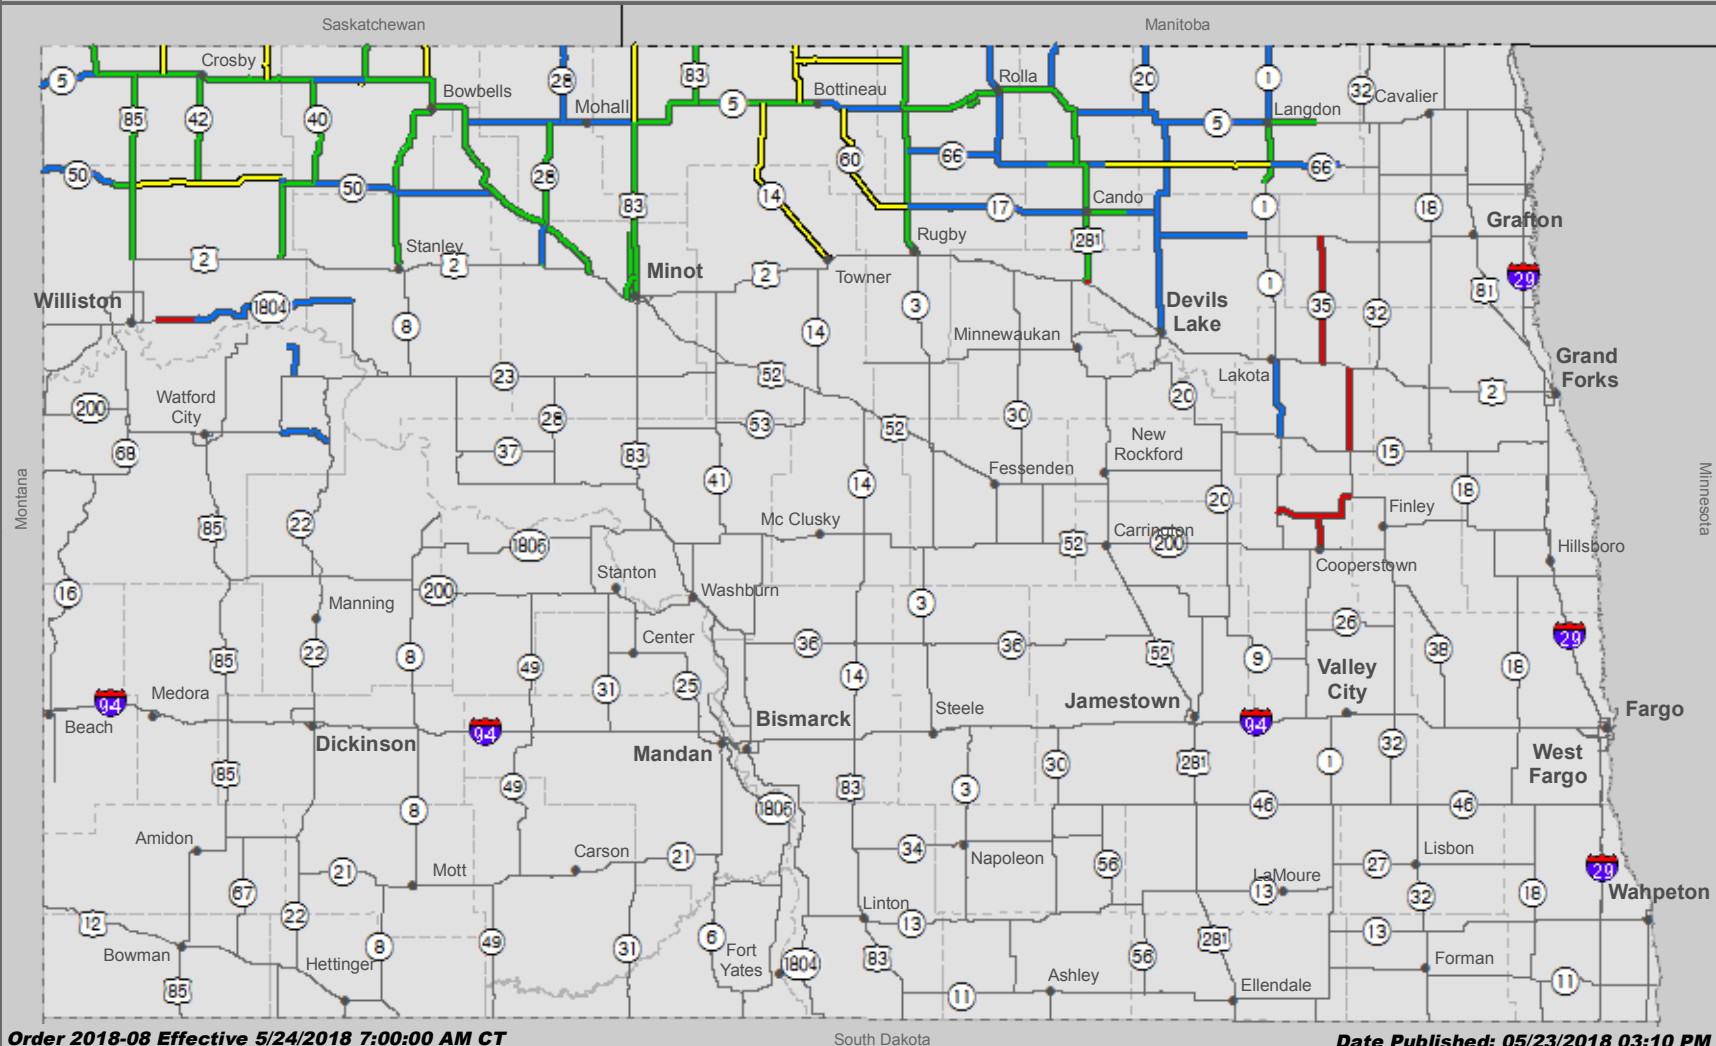

# Current North Dakota Load Restrictions

Order 2018-08 Effective 5/24/2018 7:00:00 AM CT

Date Published: 05/23/2018 03:10 PM

## Interstate System

by Legal Weight

	8 - Ton	7 - Ton	6 - Ton	5 - Ton
<b>Single Axle</b>	20,000 lbs	16,000 lbs	14,000 lbs	12,000 lbs
<b>Tandem Axle</b>	34,000 lbs	32,000 lbs	28,000 lbs	24,000 lbs
<b>3 Axle Group or more per Axle</b>	17,000 lbs	14,000 lbs	12,000 lbs	10,000 lbs
<b>Max. Axle Group</b>	48,000 lbs	42,000 lbs	36,000 lbs	30,000 lbs
<b>Gross Weight</b>	105,500 lbs	105,500 lbs	105,500 lbs	80,000 lbs