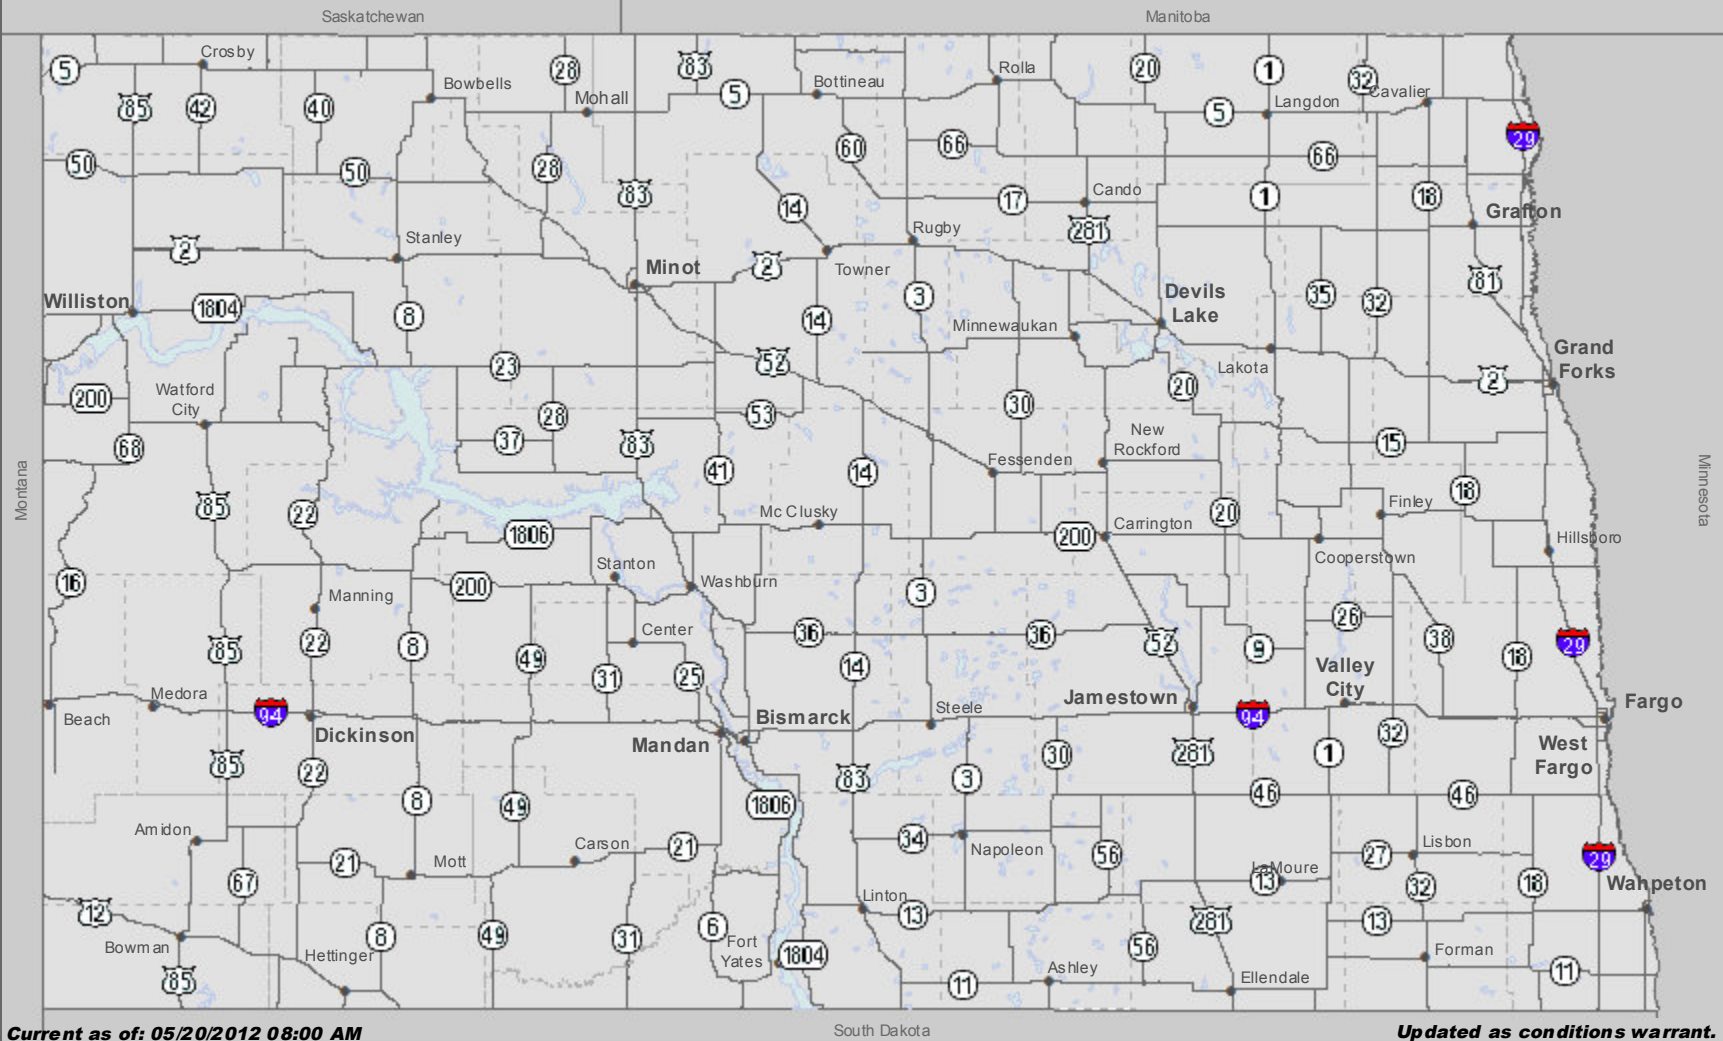

North Dakota Incidents

Current as of: 05/20/2012 08:00 AM

South Dakota

Updated as conditions warrant.

- Traffic Stopped
- Traffic Slowed
- Informational

The traveler information reports are based upon information available at the time of preparation. Actual conditions may vary. Be alert for changing conditions.