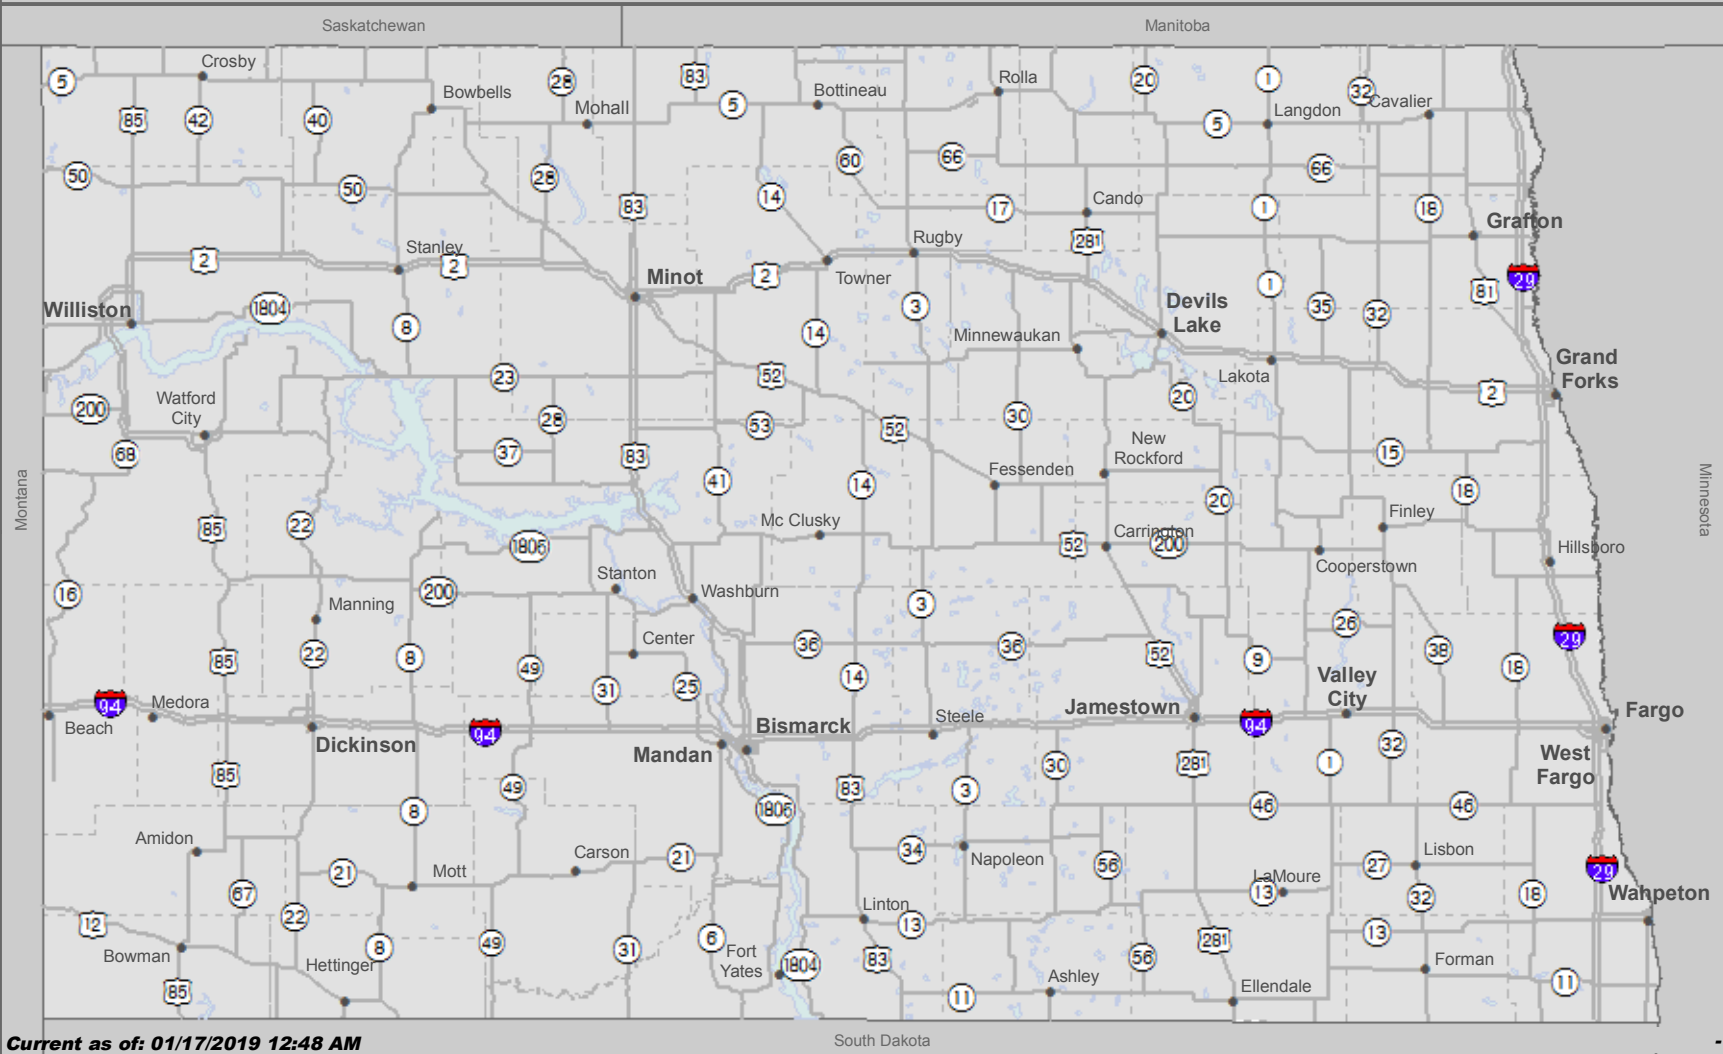

North Dakota Incidents/Warnings/Events/Closed Roads

Current as of: 01/17/2019 12:48 AM

- Closed/Blocked
- Closed/Blocked
- Incident (Impacting Traffic)
- Warning
- Water on/near Road
- Event
- Informational

The traveler information reports are based upon information available at the time of preparation. Actual conditions may vary. Be alert for changing conditions.