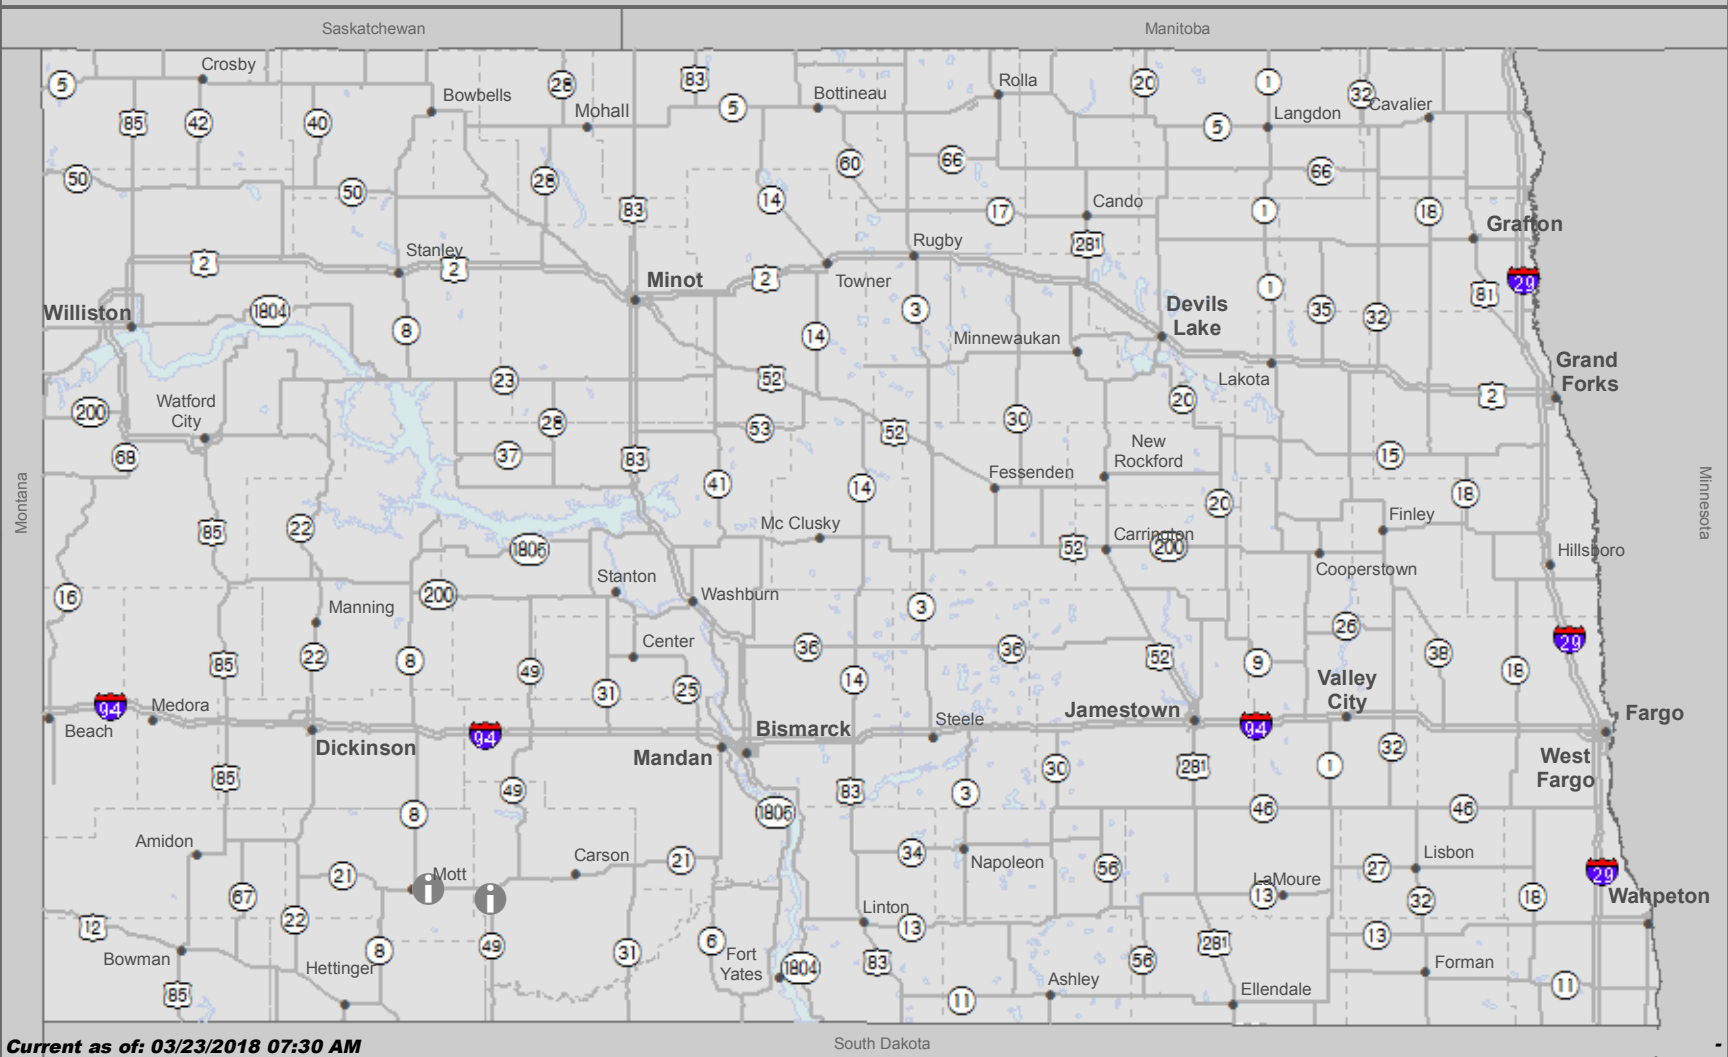

North Dakota Incidents/Warnings/Events/Closed Roads

Current as of: 03/23/2018 07:30 AM

- Closed/Blocked
- Closed/Blocked
- Incident (Impacting Traffic)
- Warning
- Water on/near Road
- Event
- Informational

The traveler information reports are based upon information available at the time of preparation. Actual conditions may vary. Be alert for changing conditions.