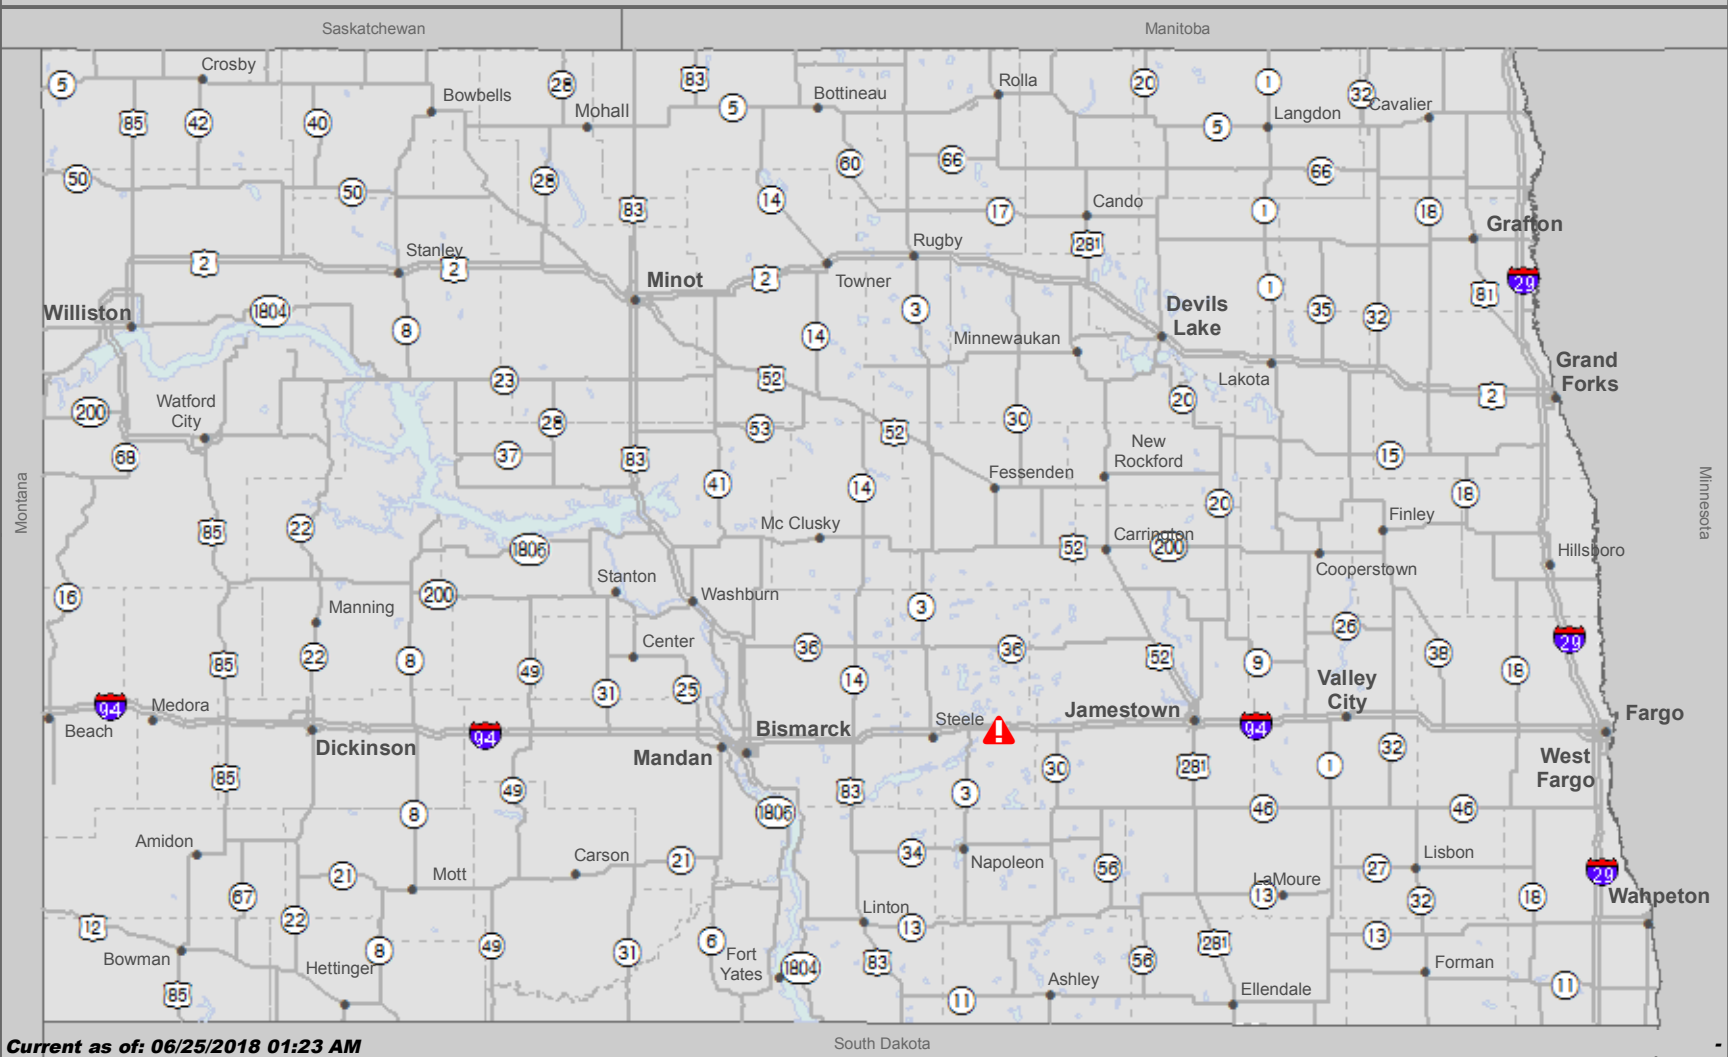

# North Dakota Incidents/Warnings/Events/Closed Roads

Current as of: 06/25/2018 01:23 AM

South Dakota

- Closed/Blocked
- Closed/Blocked
- Incident (Impacting Traffic)
- Warning
- Water on/near Road
- Event
- Informational

The traveler information reports are based upon information available at the time of preparation. Actual conditions may vary. Be alert for changing conditions.