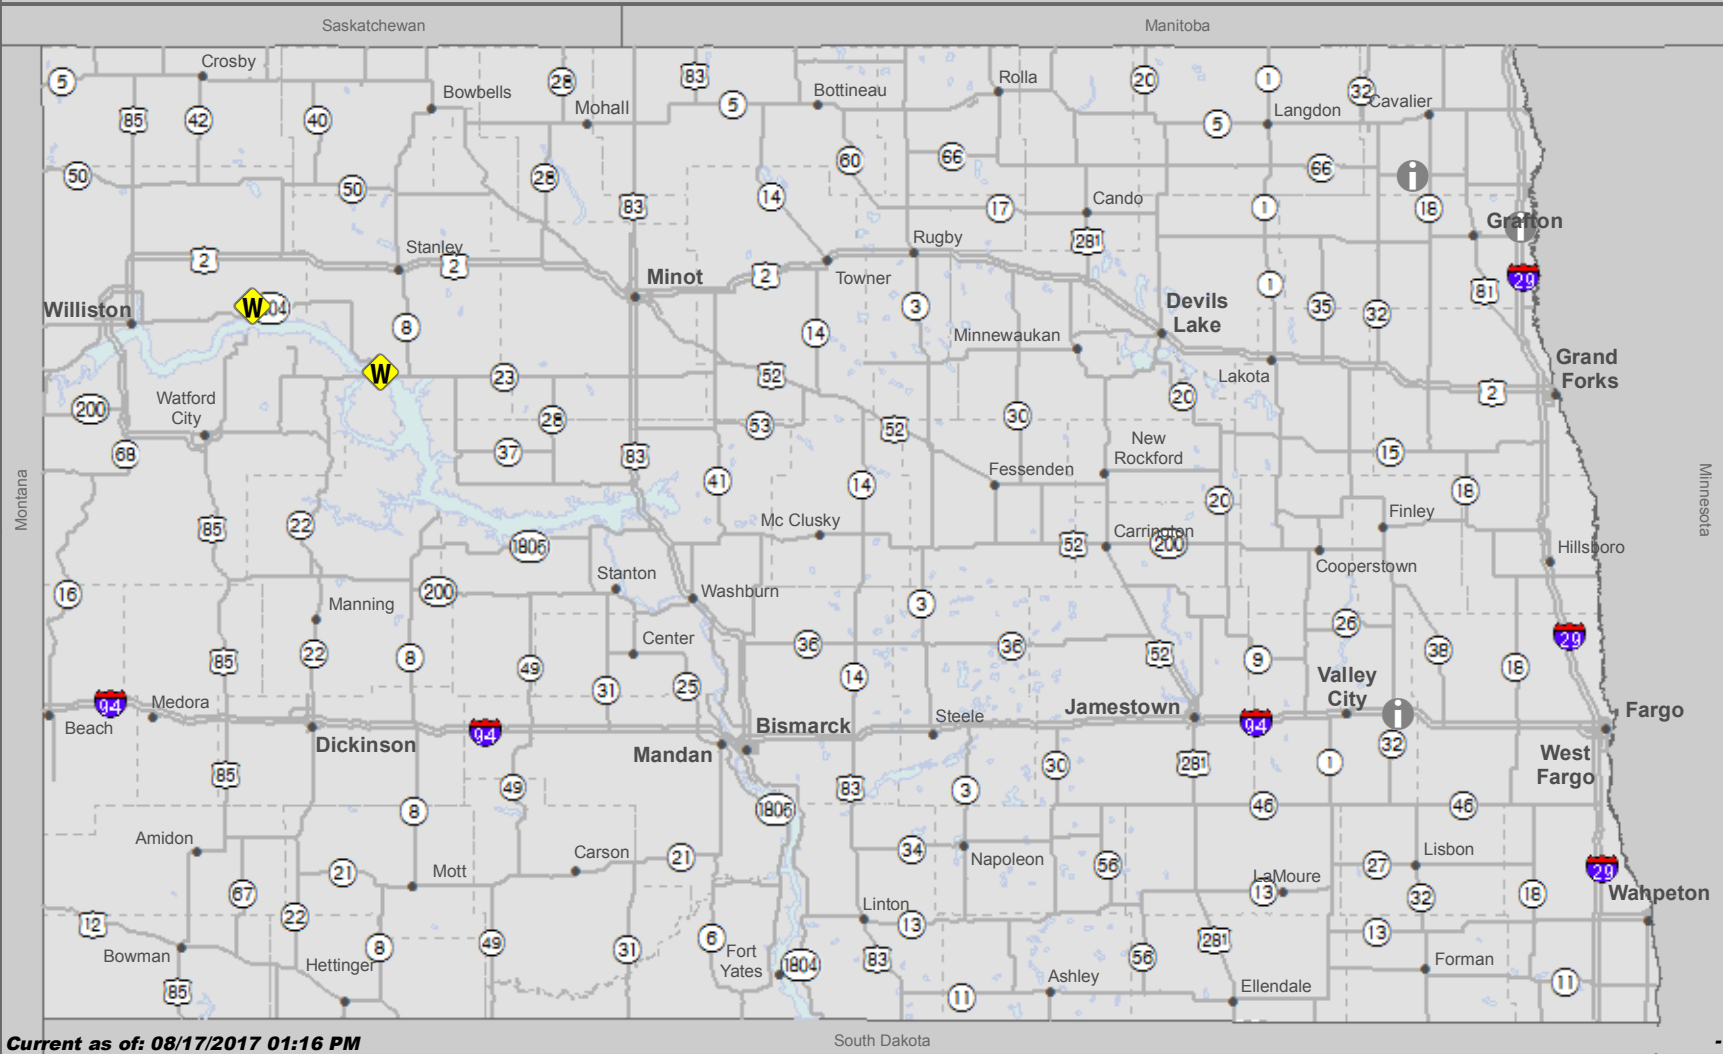

North Dakota Incidents/Warnings/Events/Closed Roads

Current as of: 08/17/2017 01:16 PM

South Dakota

- Closed/Blocked
- Closed/Blocked
- Incident (Impacting Traffic)
- Warning
- Water on/near Road
- Event
- Informational

The traveler information reports are based upon information available at the time of preparation. Actual conditions may vary. Be alert for changing conditions.