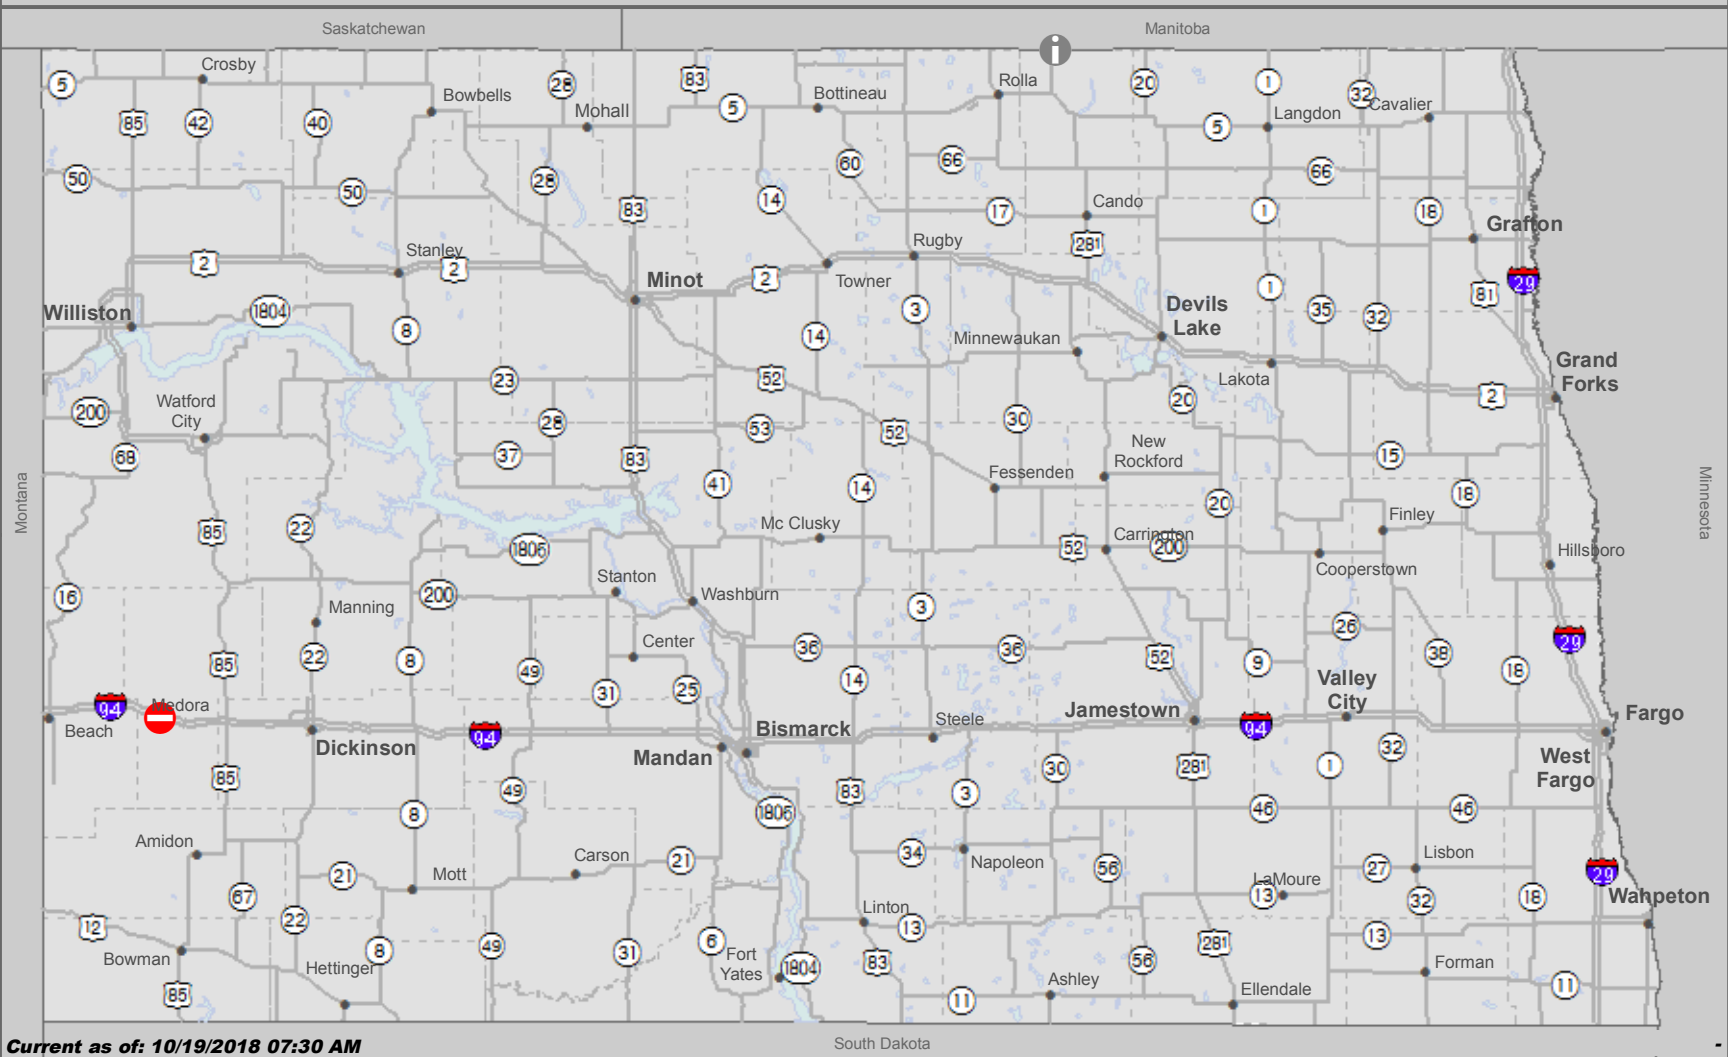

North Dakota Incidents/Warnings/Events/Closed Roads

Current as of: 10/19/2018 07:30 AM

- Closed/Blocked
- Closed/Blocked
- Incident (Impacting Traffic)
- Warning
- Water on/near Road
- Event
- Informational

The traveler information reports are based upon information available at the time of preparation. Actual conditions may vary. Be alert for changing conditions.