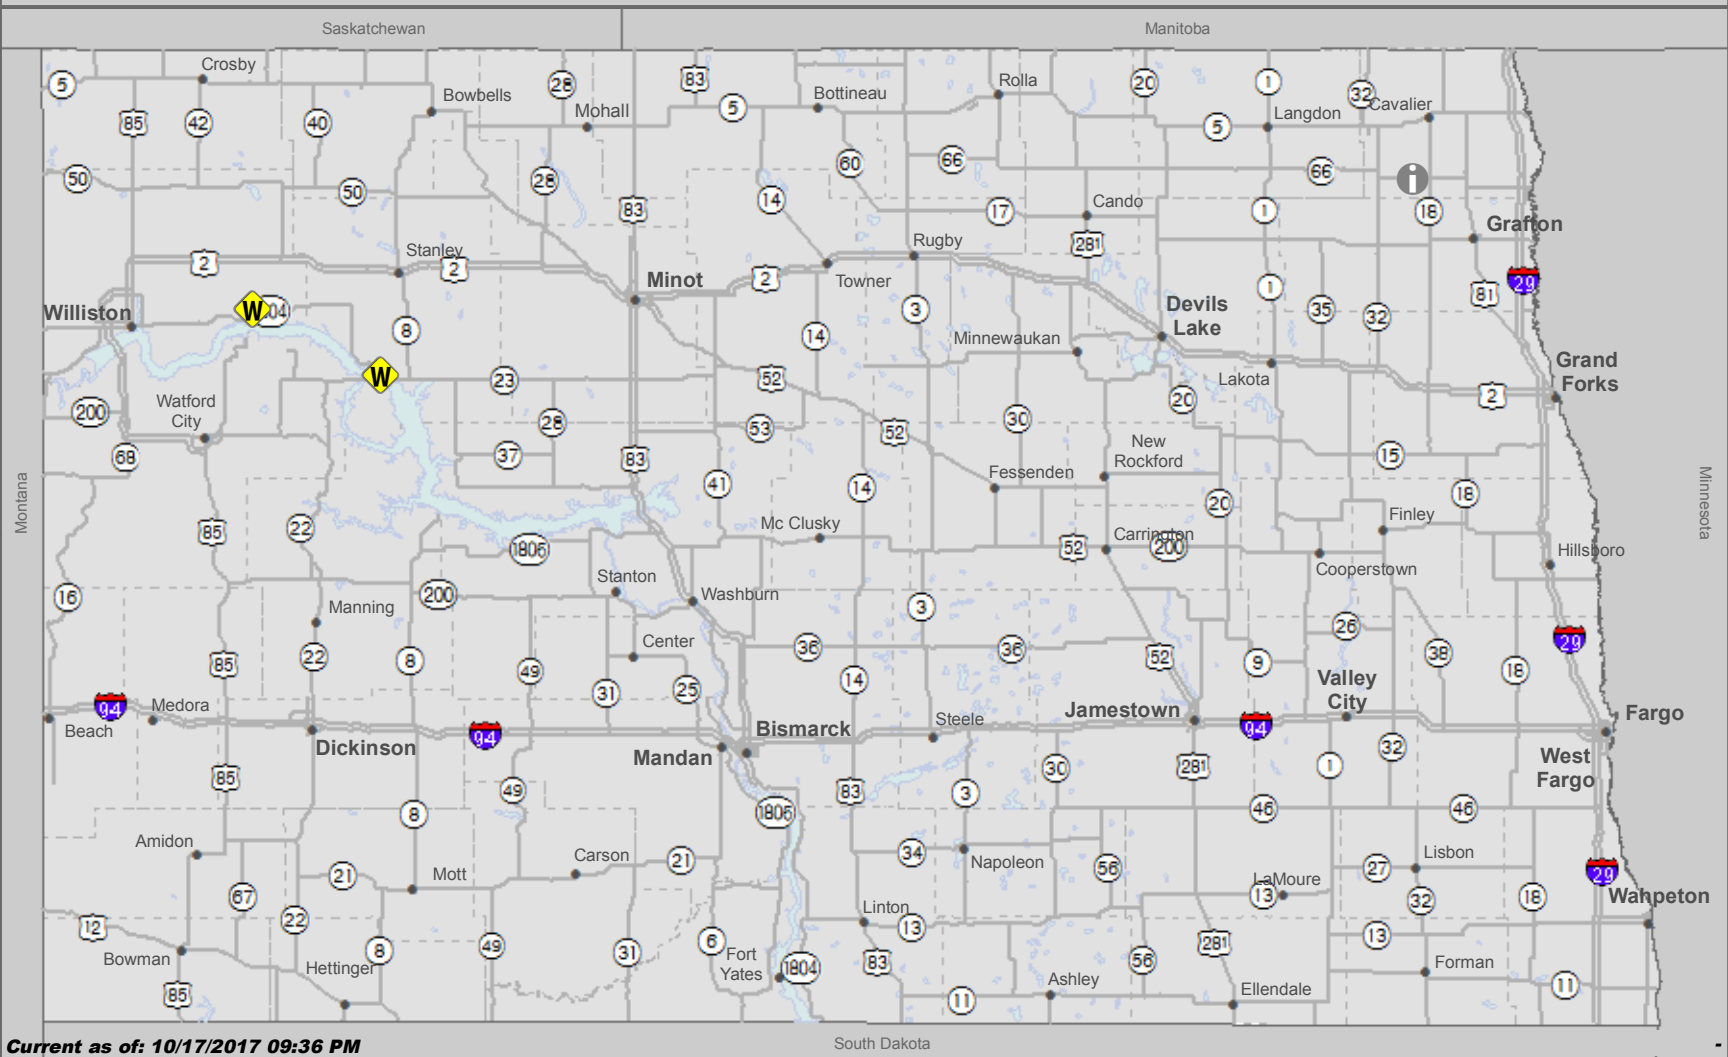

North Dakota Incidents/Warnings/Events/Closed Roads

Current as of: 10/17/2017 09:36 PM

South Dakota

- Closed/Blocked
- Closed/Blocked
- Incident (Impacting Traffic)
- Warning
- Water on/near Road
- Event
- Informational

The traveler information reports are based upon information available at the time of preparation. Actual conditions may vary. Be alert for changing conditions.