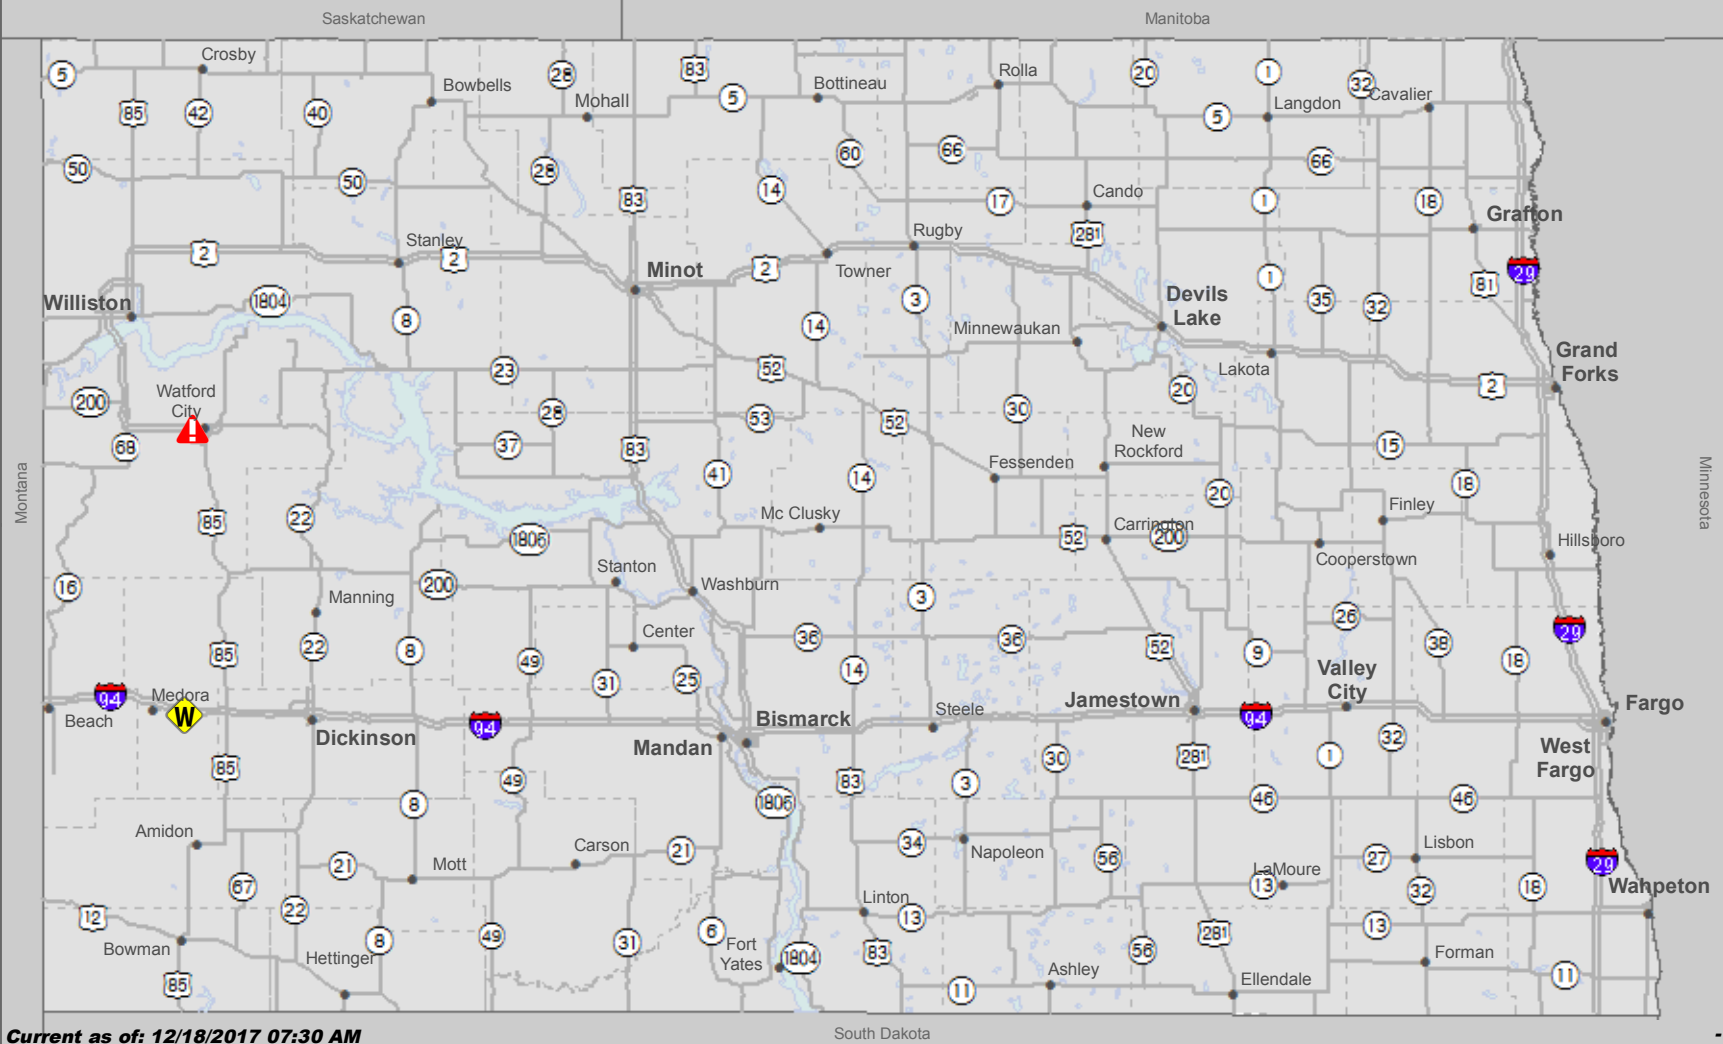

North Dakota Incidents/Warnings/Events/Closed Roads

Current as of: 12/18/2017 07:30 AM

South Dakota

- Closed/Blocked
- Closed/Blocked
- Incident (Impacting Traffic)
- Warning
- Water on/near Road
- Event
- Informational

The traveler information reports are based upon information available at the time of preparation. Actual conditions may vary. Be alert for changing conditions.