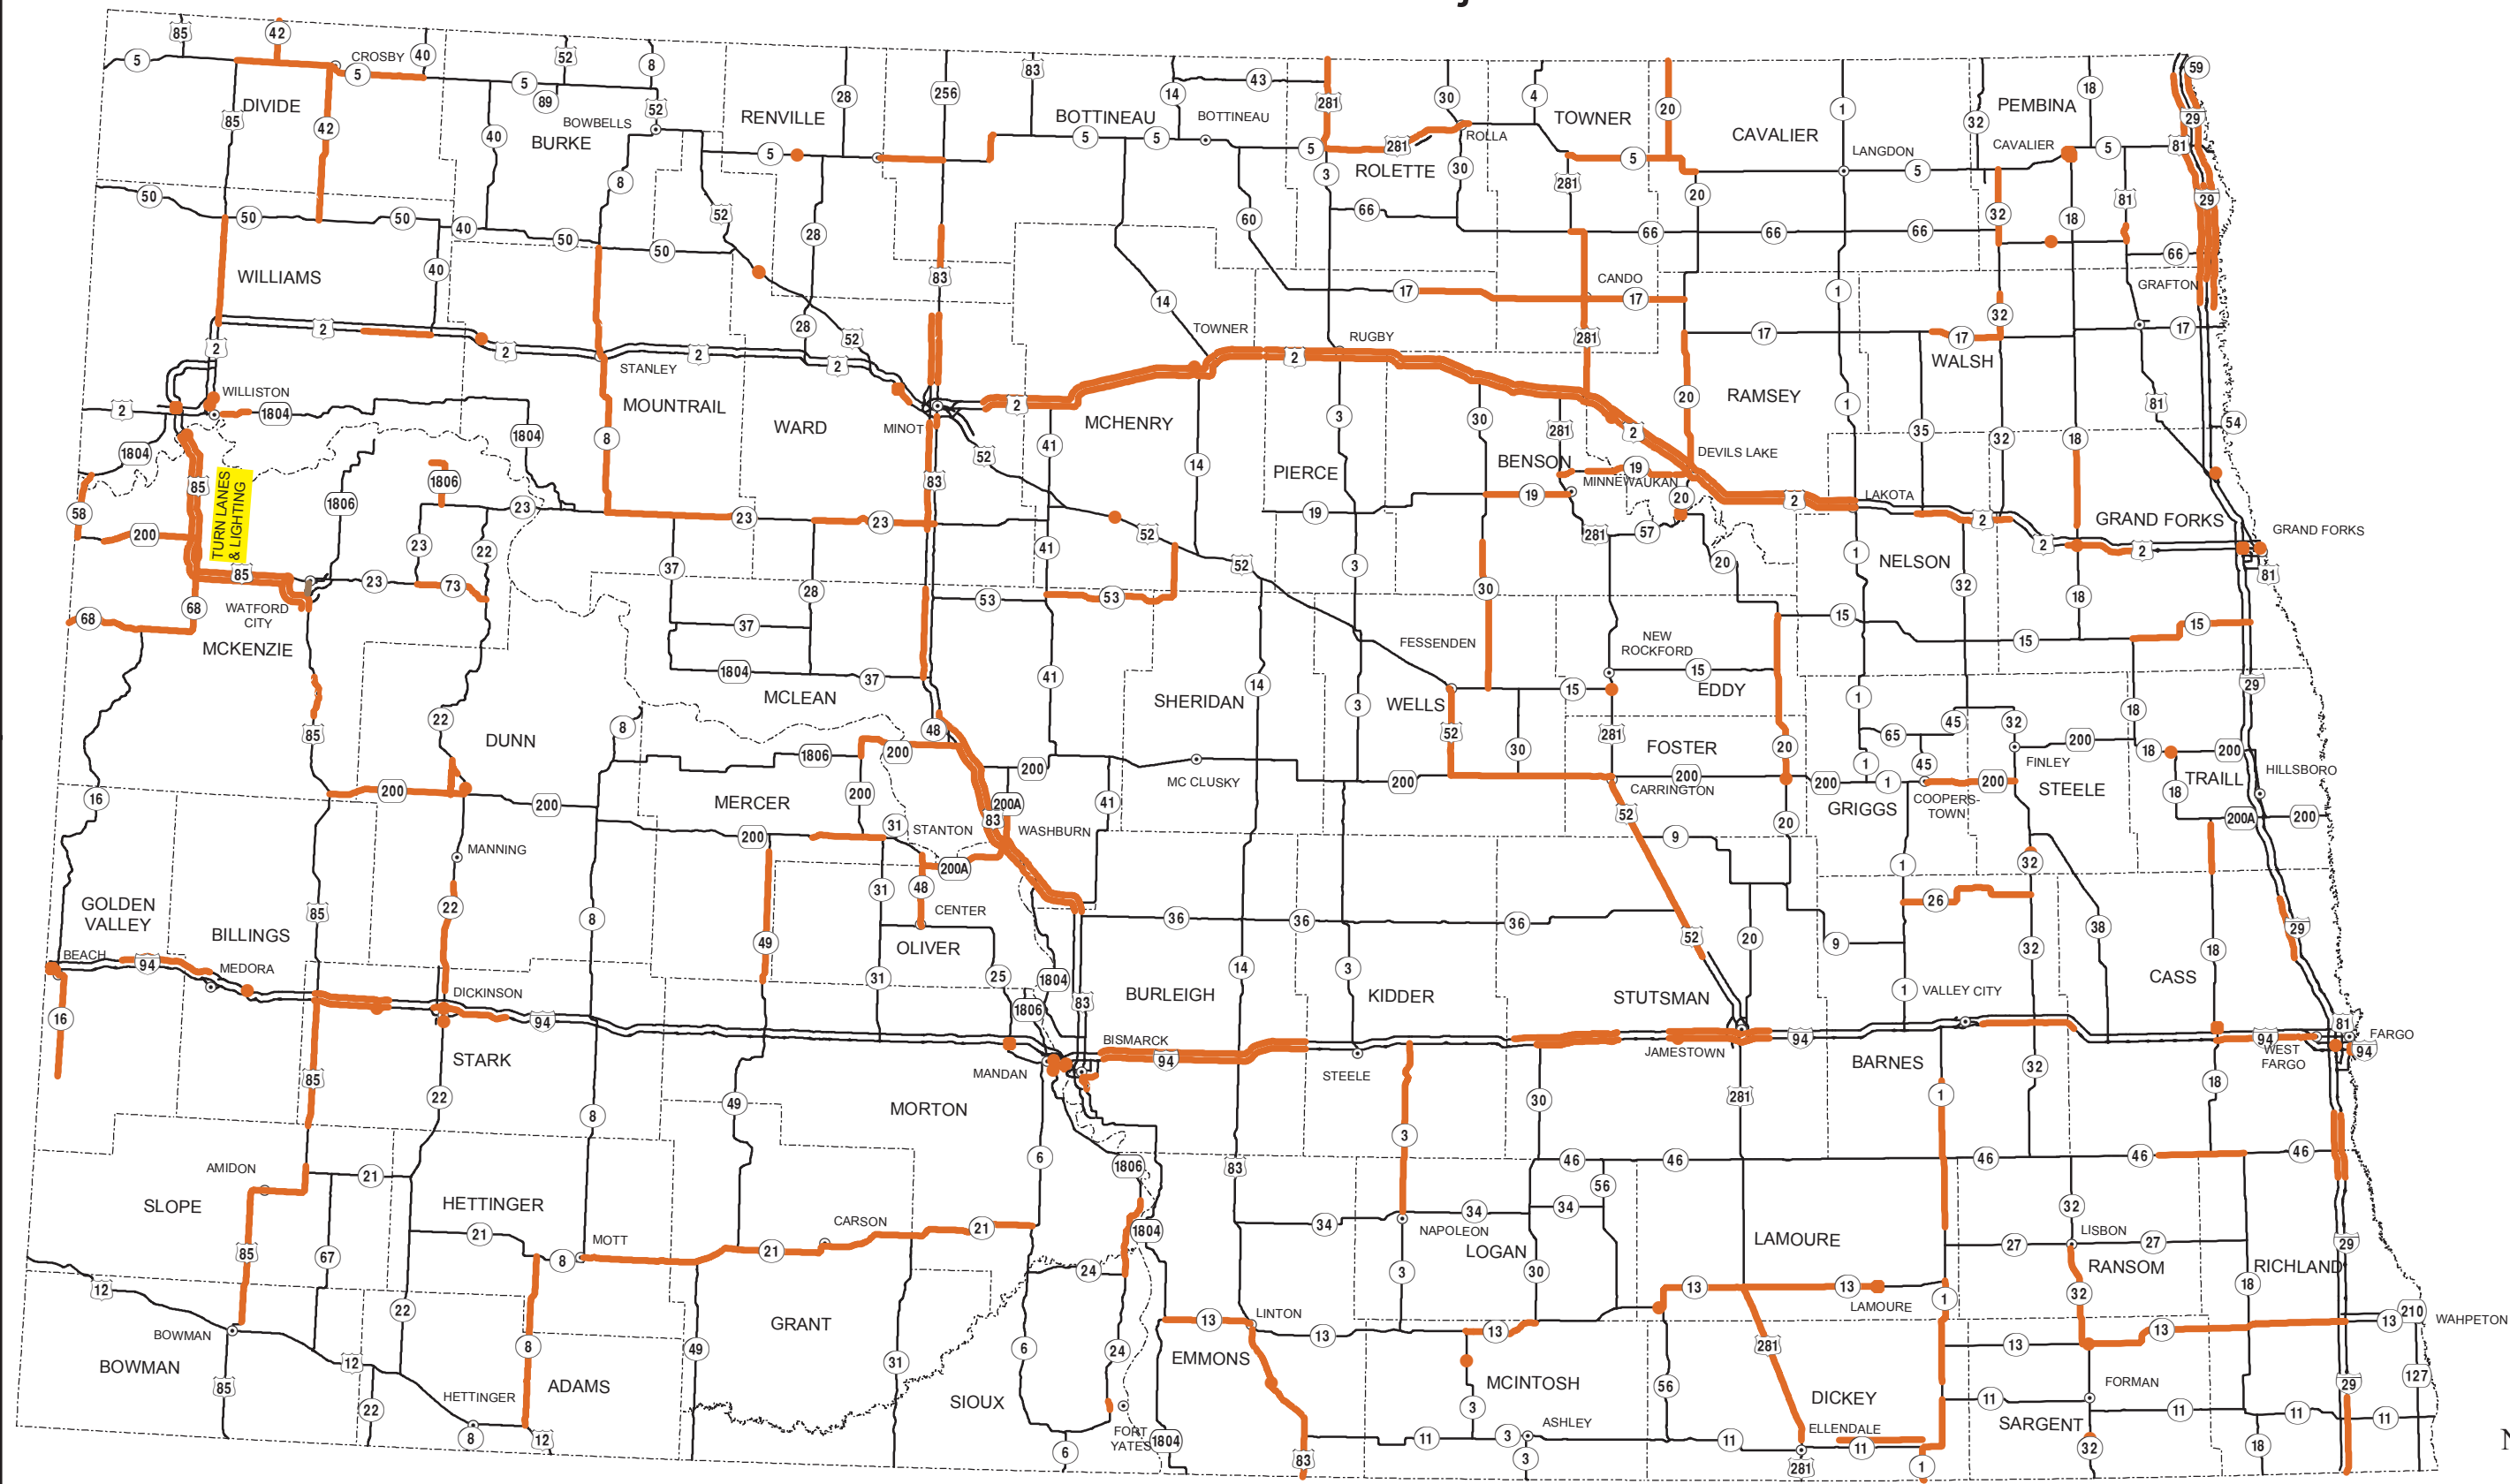

# 2016 CONSTRUCTION PROJECTS with 2015 Multi-Year Projects

**Notice of Disclaimer**  
 The North Dakota Department of Transportation (NDDOT) makes this map available on an "as is" basis as a public service. Under no circumstances does NDDOT warrant or certify the information to be free of errors or deficiencies of any kind. NDDOT specifically disclaims all warranties, express or implied, including but not limited to the warranties of merchantability and fitness for a particular purpose.

STATE OF  
**NORTH DAKOTA**  
 PREPARED BY THE  
 NORTH DAKOTA DEPARTMENT OF TRANSPORTATION  
 PLANNING / ASSET MANAGEMENT DIVISION  
 IN COOPERATION WITH THE  
 U.S. DEPARTMENT OF TRANSPORTATION  
 FEDERAL HIGHWAY ADMINISTRATION