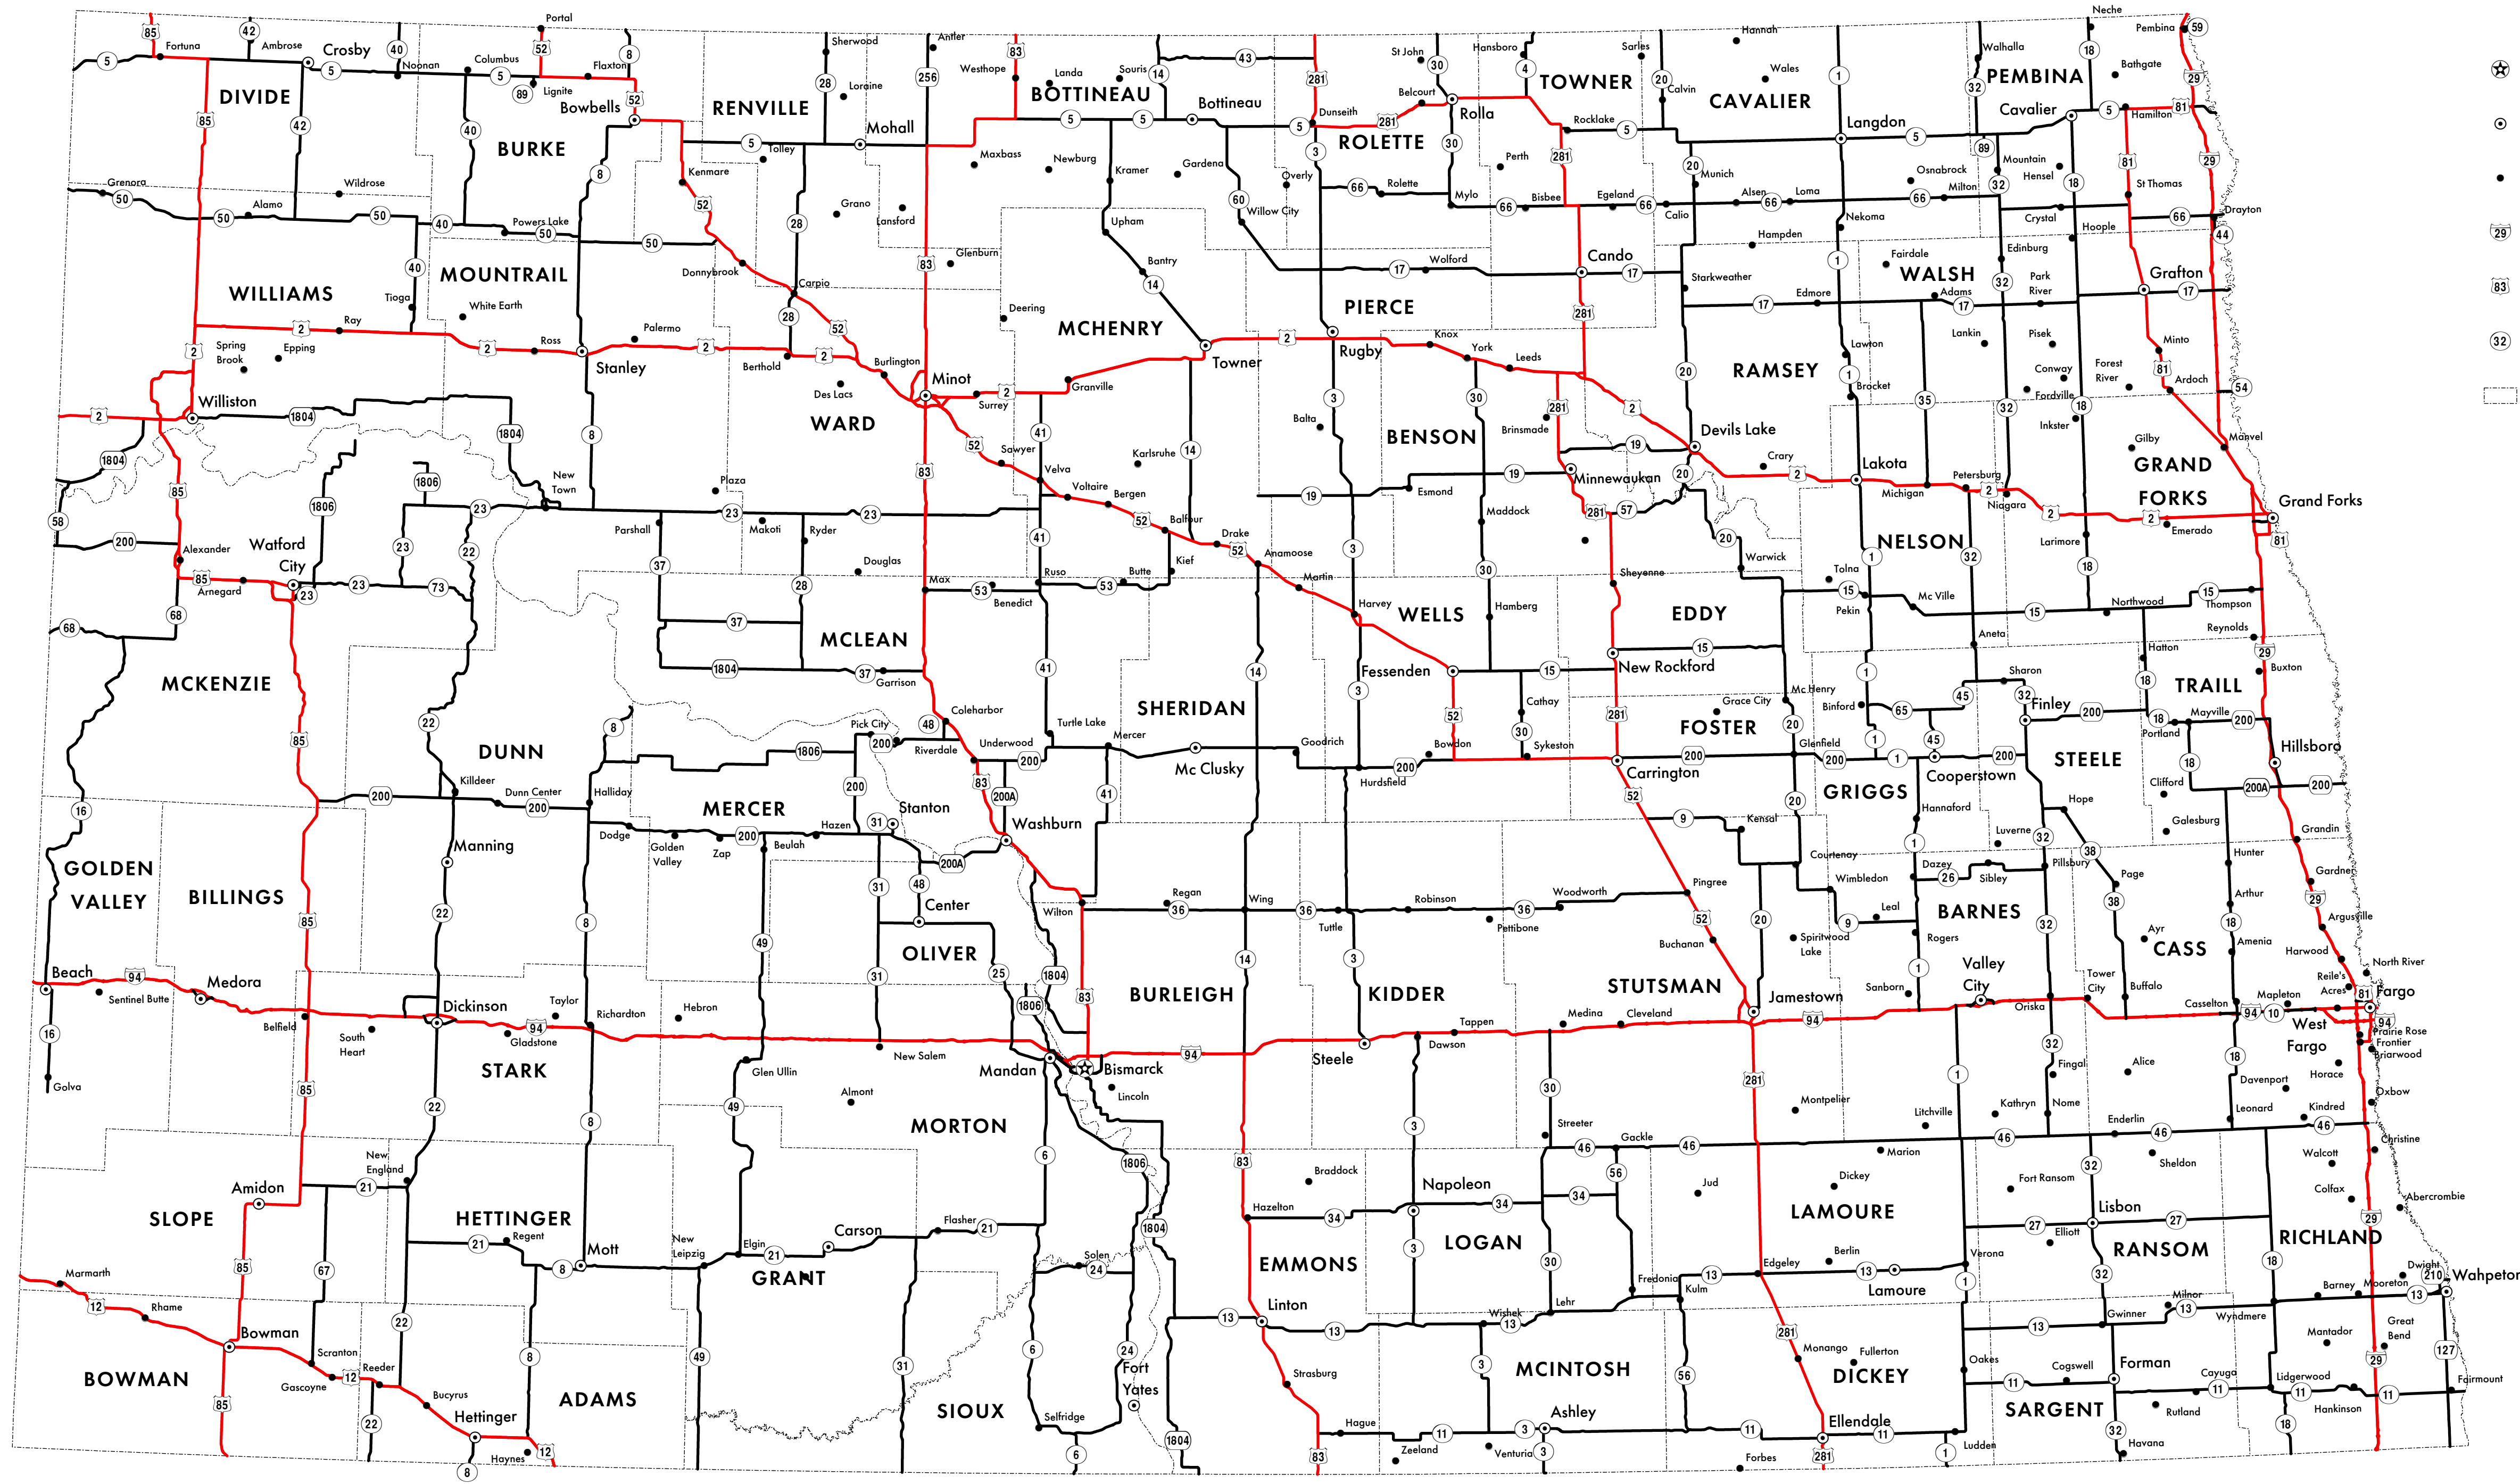

STATE OF NORTH DAKOTA

- State Capitol
- County Seat
- Incorporated City
- Interstate Highway
- U.S. Numbered Highway
- State Highway System
- County Boundary

PREPARED BY THE
NORTH DAKOTA DEPARTMENT OF TRANSPORTATION
PLANNING AND ASSET MANAGEMENT DIVISION
IN COOPERATION WITH THE
U.S. DEPARTMENT OF TRANSPORTATION
FEDERAL HIGHWAY ADMINISTRATION
2023